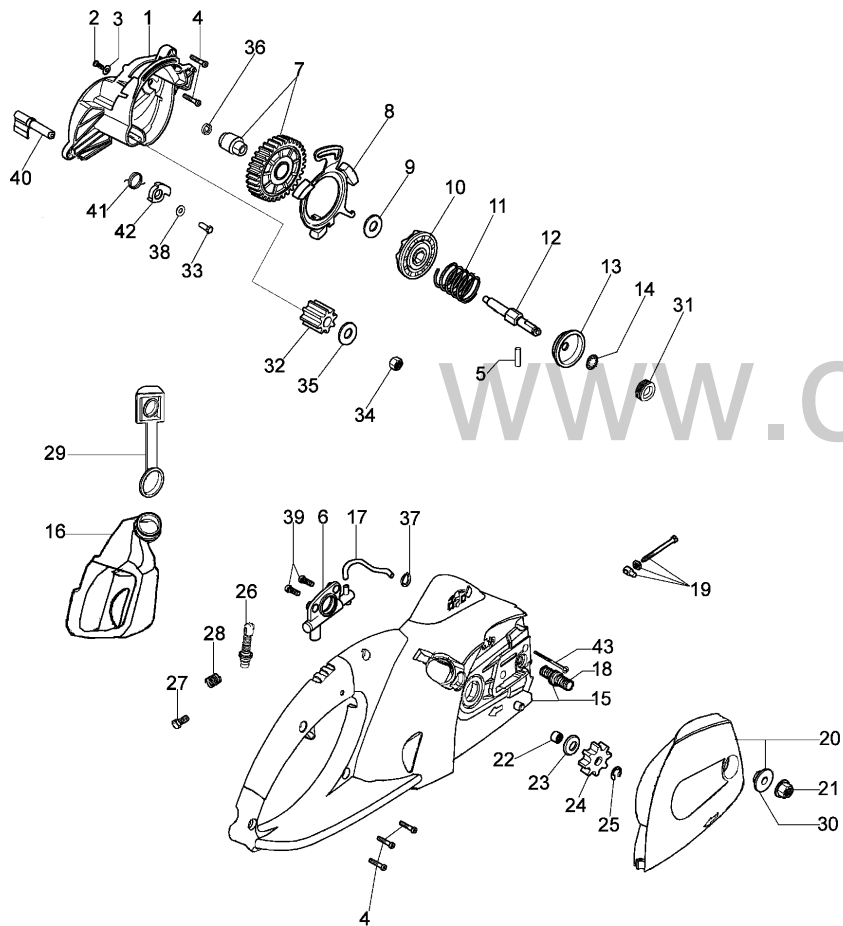

Drawing Set of pinions

Drawing Set of pinions

Reference	Qty	Item number	Description
1	1	51020007R	Support
2	1	3801008	Screw
3	1	3918010	Washer
4	15	3960057R	Screw
5	2	3033019	Roller
6	1	50050020R	Oil pump
7	1	51022014R	Compl. gear
8	1	51020023R	Flange
9	1	3064032	Washer
10	1	51020014R	Shaft joint
11	1	51020013R	Spring
12	1	51020022R	Shaft
13	1	51010004R	Washer
14	1	3868003R	Seal ring
15	1	51020009R	Motor housing
16	1	51020036R	Tank
17	1	51020017R	Hose
18	1	51010016	Stud
19	1	011500462	Chain tensioner
20	1	51020029R	Chain cover
21	1	50010148R	Nut
22	1	3035230	Bearing
23	1	51020077R	Washer
24	1	51020100R	Sprocket
25	1	3026013	Ring
26	1	51020016R	Hose
27	1	50170149R	Oil filter
28	1	51020113R	Spring
29	1	51020026R	Cap
30	1	51010040	Insert
31	1	51020078R	Worm gear
32	1	51020021R	Sprocket
33	1	320000004	Screw
34	1	018100045	Nut
35	2	3064035	Washer
36	1	3064032	Washer
37	1	3024005R	Snap ring
38	1	3916022R	Washer
39	1	3960059AR	Screw
40	1	51020090R	Lever
41	1	51020092R	Spring
42	1	51020091R	Lever
43	2	3960014	Screw