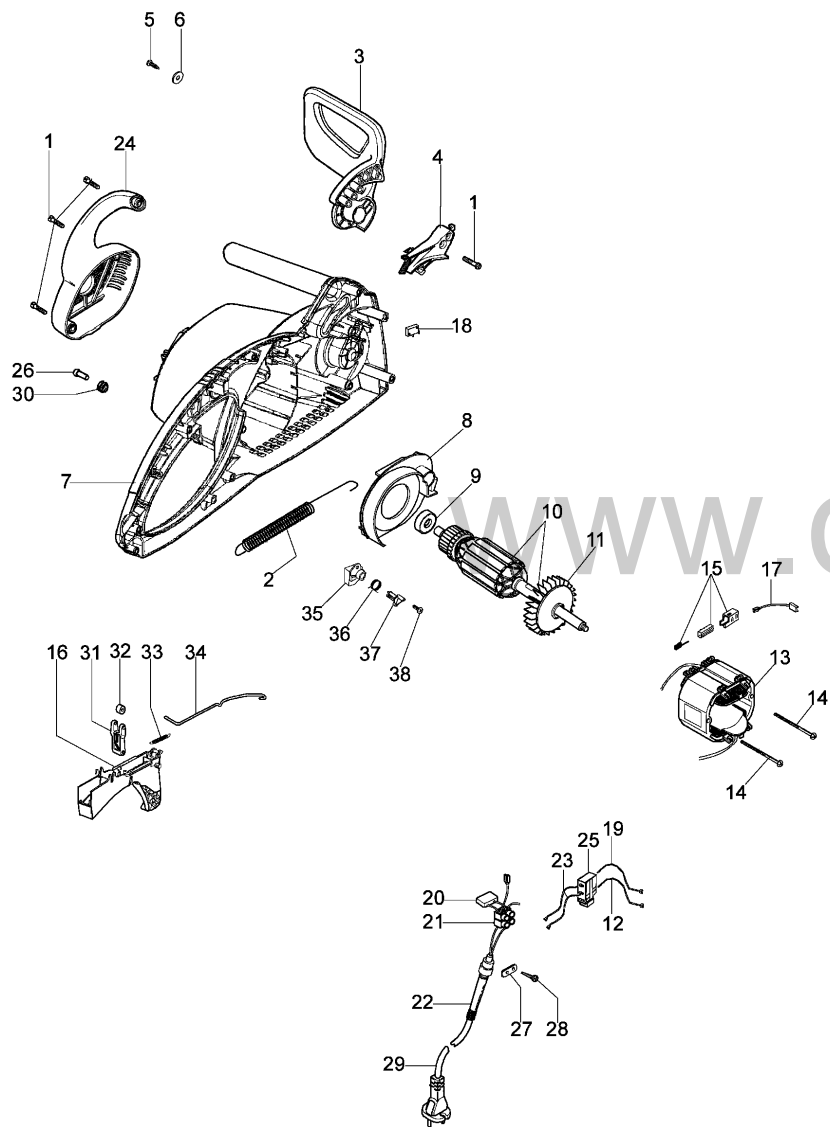

Drawing Accessories

Drawing Accessories

Reference	Qty	Item number	Description
1	1	093500313	Bar 14" - cm 35
2	1	004001108	Bar 16" - cm 41
3	1	51010103R	Chain .3/8 x .050 (1.3mm) - 50 links
4	1	50050093R	Chain .3/8 x .050 (1.3mm) - 57 links
5	1	1144038	Bar cover
6	1	2304073	Wrench 13x19
7	1	51022011	Labels kit

www.oleomac.hu

Refer	Qty	Item number	Description
ence 1	15	3960057R	Screw
2	1	51020032R	Spring
3	1	51020052R	Guard
4	1	51020050R	Lever
5	1	3960084	Screw
6	1	3918018	Washer
7	1	51020002R	Motor housing
8	1	51020035R	Flange
9	1	3035003	Bearing
10	1	51020011R	Rotor
11	1	51020015R	Fan
12	1	51020041R	Cable
13	1	51020048R	Stator
14	2	3960036	Screw
15	1	51020104R	Compl. brush
16	1	51020051R	Throttle
17	2	51020037R	Cable
18	1	51020030R	Micro-switch
19	1	51020102R	Cable
20	1	51020125R	Condenser
21	1	51020045R	Clamp
22	1	011500076A	Grommet
23	1	51020042R	Cable
24	1	51020053R	Cover
25	1	2317027R	Switch
26	1	51020096R	Slide control
27	1	51020111R	Plate
28	2	3960109R	Screw
29	1	51020044R	Cable
30	1	4198020R	Spring
31	1	51020034R	Lever
32	1	51010038R	Roller
33	1	51010034AR	Spring
34	1	51020033R	Throttle rod
35	1	51020132R	Support
36	1	51020130R	Spring
37	1	51020131R	Lever
38	1	3960059AR	Screw