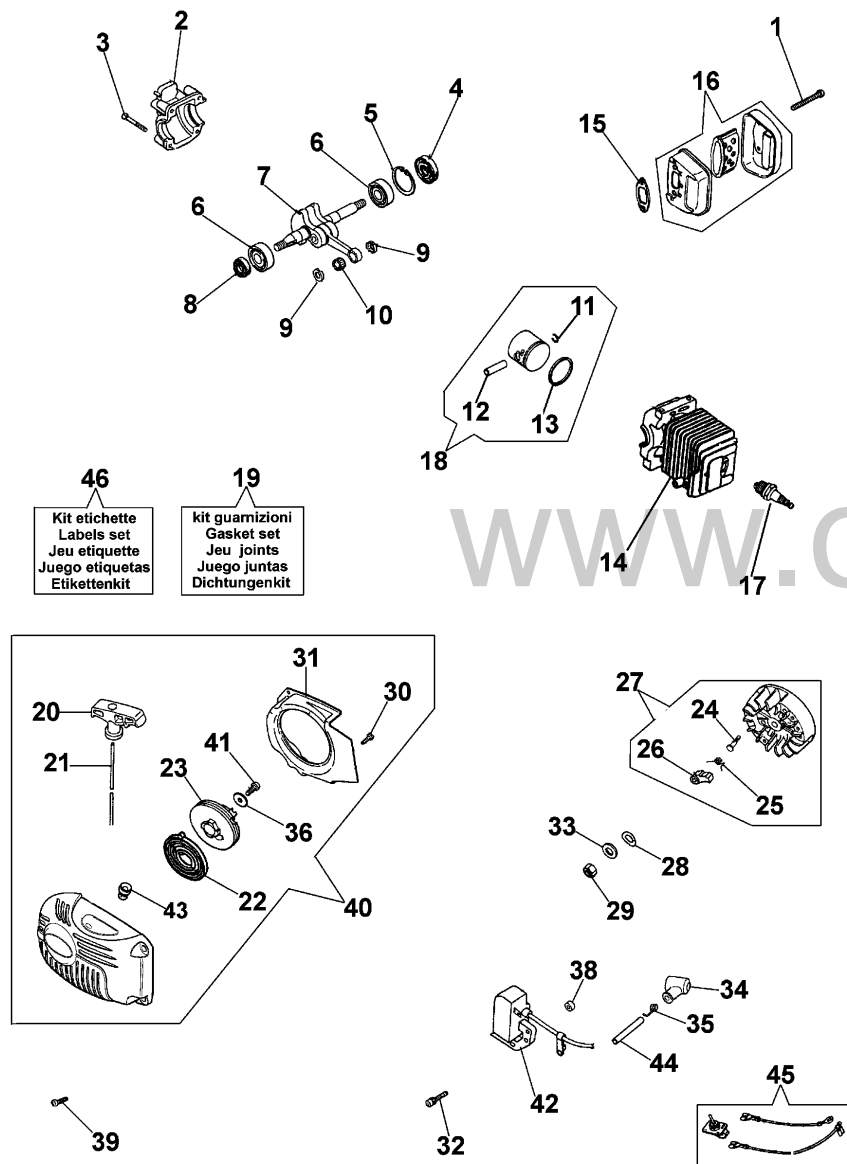

Refer	Qty	Item number	Description
ence			
1	1	50030269R	Screw
2	2	50030279	Screw
3	1	50030249	Cover
4	1	50030082AR	Throttle lever
5	1	50030077	Spring
6	1	50030076R	Pin
7	1	50030078R	Button
8	1	50032037	Handle kit
9	1	50030081	Pin
10	1	50030237	Throttle lever
11	1	50030080	Spring
12	1	50030065R	Handle
13	1	50030270	Screw
14	1	50030068	Strap
15	1	50030067R	Support
16	1	50030271	Screw
17	1	50030138R	Clutch driver
18	1	50030372	Bearing
19	1	50032009	Sprocket
20	1	50030092	Washer
21	1	50030350R	Spring
22	1	50030090A	Clutch
23	1	50032023R	Chain cover
24	1	50030242	Guard
25	1	50030100	Spring
26	1	3914003	Nut
27	1	3916005	Washer
28	1	50030105R	Spacer
29	1	50030292	Screw
30	1	50030110	Spring
31	1	50030106R	Bushing
32	1	50030107AR	Weight
33	1	50030122	Cover
34	1	50030272	Screw
35	1	50030116R	Pin
36	1	50030118R	Lever
37	1	50030111	Spring
38	1	50030117	Pin
39	1	50030119R	Brake band
40	1	50030113R	Brake lever
41	1	50010148R	Nut
42	1	50030121	Spring
43	1	50030368	Rod

Refer	Qty	Item number	Description
50	1	50030023	Gasket
51	1	50030056	Gasket
52	1	50030177R	Grommet
53	1	50030176R	Starter lever
54	2	50030330R	Hose