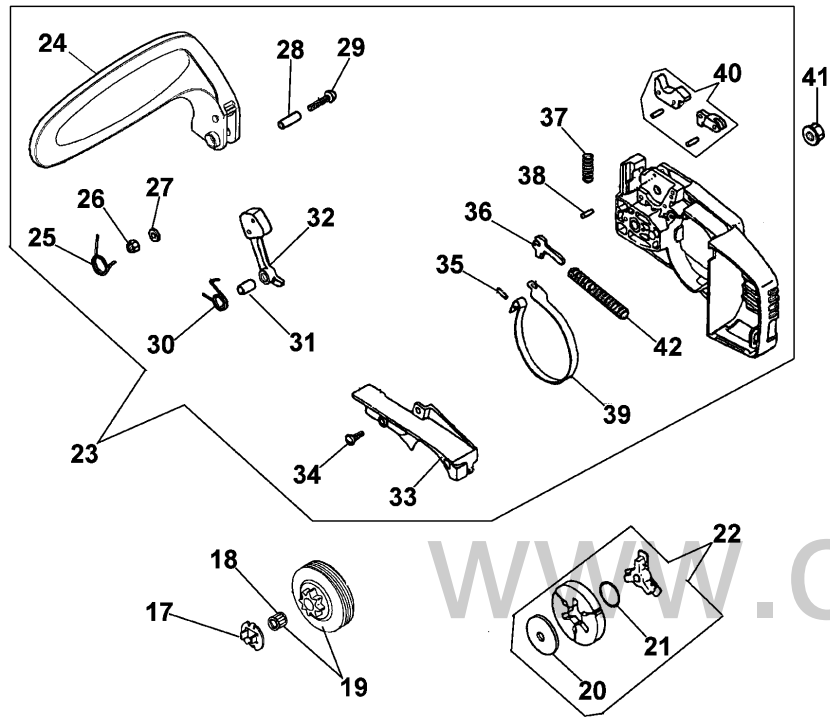

Refer	Qty	Item number	Description
ence			
1	1	50030269R	Screw
2	2	50030279	Screw
3	1	50030249	Cover
4	1	50030082AR	Throttle lever
5	1	50030077	Spring
6	1	50030076R	Pin
7	1	50030078R	Button
8	1	50032037	Handle kit
9	1	50030081	Pin
10	1	50030237	Throttle lever
11	1	50030080	Spring
12	1	50030065R	Handle
13	1	50030270	Screw
14	1	50030068	Strap
15	1	50030067R	Support
16	1	50030271	Screw
17	1	50030138R	Clutch driver
18	1	50030372	Bearing
19	1	50032009	Sprocket
20	1	50030092	Washer
21	1	50030350R	Spring
22	1	50030090A	Clutch
23	1	50032023R	Chain cover
24	1	50030242	Guard
25	1	50030100	Spring
26	1	3914003	Nut
27	1	3916005	Washer
28	1	50030105R	Spacer
29	1	50030292	Screw
30	1	50030110	Spring
31	1	50030106R	Bushing
32	1	50030107AR	Weight
33	1	50030122	Cover
34	1	50030272	Screw
35	1	50030116R	Pin
36	1	50030118R	Lever
37	1	50030111	Spring
38	1	50030117	Pin
39	1	50030119R	Brake band
40	1	50030113R	Brake lever
41	1	50010148R	Nut
42	1	50030121	Spring
43	1	50030368	Rod