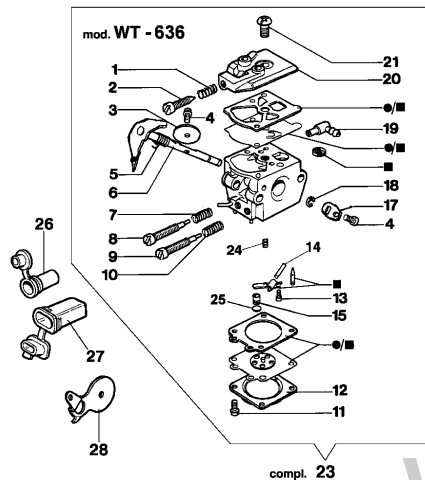

FINO A NOVEMBRE 2004
TILL NOVEMBER 2004
BIS NOVEMBER 2004
HASTA NOVEMBRE 2004
JUSQU'À NOVEMBRE 2004

DA NOVEMBRE 2004
FROM NOVEMBER 2004
AB NOVEMBER 2004
DESDE NOVEMBRE 2004
DEPUIS NOVEMBRE 2004