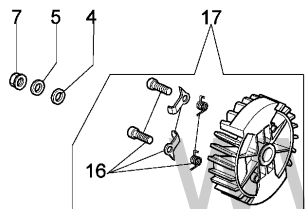

Drawing Starter assy

Drawing Starter assy

Reference	Qty	Item number	Description
1	1	50172001R	Starter assy
2	1	50170017R	Handle
3	1	50070123R	Starter rope
4	1	005000361	Washer
5	1	3833080	Washer
6	1	50050073R	Spring
7	1	004000142	Nut
8	1	50170050R	Starter pulley
9	1	50160024	Screw
10	4	3960115R	Screw
11	2	3960075	Screw
12	2	006000315	Washer
13	2	3916004	Washer
14	1	50170144AR	Ignition coil
15	1	50170090R	Cable
16	1	50072029	Pawl
17	1	50170015R	Flywheel
18	1	50050127	Spring
19	1	50050126	Spark plug cap