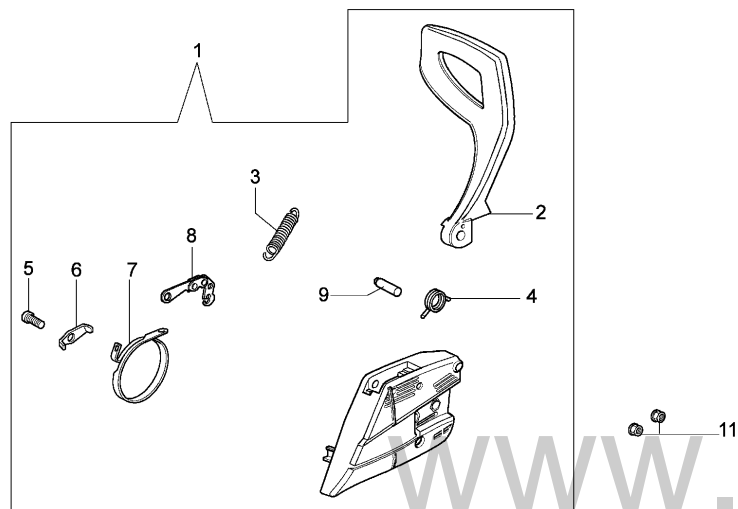

| Reference | Qty | Item number | Description        |
|-----------|-----|-------------|--------------------|
| 1         | 1   | 50170128R   | Chain cover cpl.   |
| 2         | 1   | 50170040R   | Guard              |
| 3         | 1   | 095000219   | Spring             |
| 4         | 1   | 50010088AR  | Spring             |
| 5         | 1   | 3960070     | Screw              |
| 6         | 1   | 50050125R   | Plate              |
| 7         | 1   | 50050039    | Brake band         |
| 8         | 1   | 097000146   | Lever              |
| 9         | 1   | 50050064    | Pin                |
| 10        | 1   | 004000352   | Washer             |
| 11        | 2   | 50010148R   | Nut                |
| 12        | 1   | 094500029   | Spring             |
| 13        | 1   | 094000129AR | Clutch             |
| 14        | 1   | 50050136A   | Chain sprocket 3/8 |
| 15        | 1   | 004400285   | Washer             |
| 16        | 1   | 50050025    | Worm gear 3/8      |
| 17        | 1   | 50030372    | Bearing            |