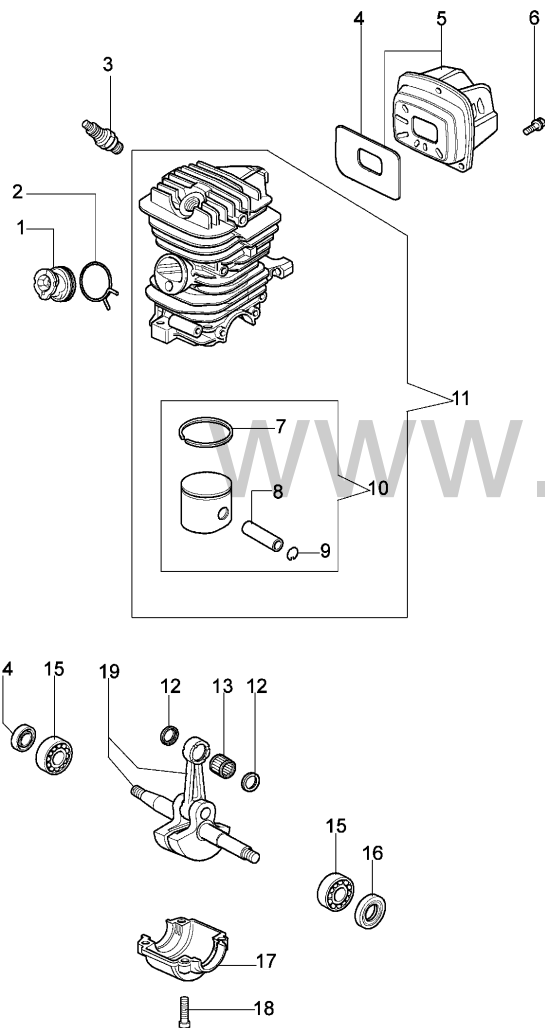

Reference	Qty	Item number	Description
1	1	50170010R	Manifold
2	1	094600103	Band
3	1	3055101	Spark plug
4	1	50170031R	Gasket
5	1	50170027R	Muffler
6	3	3860117R	Screw
7	1	003300015R	Piston ring
8	1	50110047R	Piston pin
9	2	004900061R	Ring
10	1	50110066	Piston assy Ø38
11	1	50182005	Complete cylinder
12	2	50110043R	Spacer
13	1	50110044	Needle roller bea
14	1	3050022R	Seal ring
15	1	094000006	Bearing
16	1	3050024R	Seal ring
17	1	50050016R	Cover
18	4	3801047	Screw
19	1	50110045R	Crankshaft