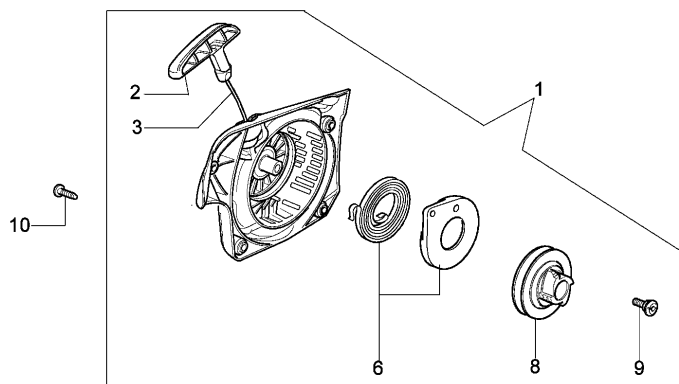

Drawing Starter assy

Drawing Starter assy

Reference	Qty	Item number	Description
1	1	50172001R	Starter assy
2	1	50170017R	Handle
3	1	50070123R	Starter rope
4	1	005000361	Washer
5	1	3833080	Washer
6	1	50050073R	Spring
7	1	004000142	Nut
8	1	50170050R	Starter pulley
9	1	50160024	Screw
10	4	3960115R	Screw
11	2	3960075	Screw
12	2	006000315	Washer
13	2	3916004	Washer
14	1	50170144AR	Ignition coil
15	1	50170090R	Cable
16	1	50072029	Pawl
17	1	50170015R	Flywheel
18	1	50050127	Spring
19	1	50050126	Spark plug cap