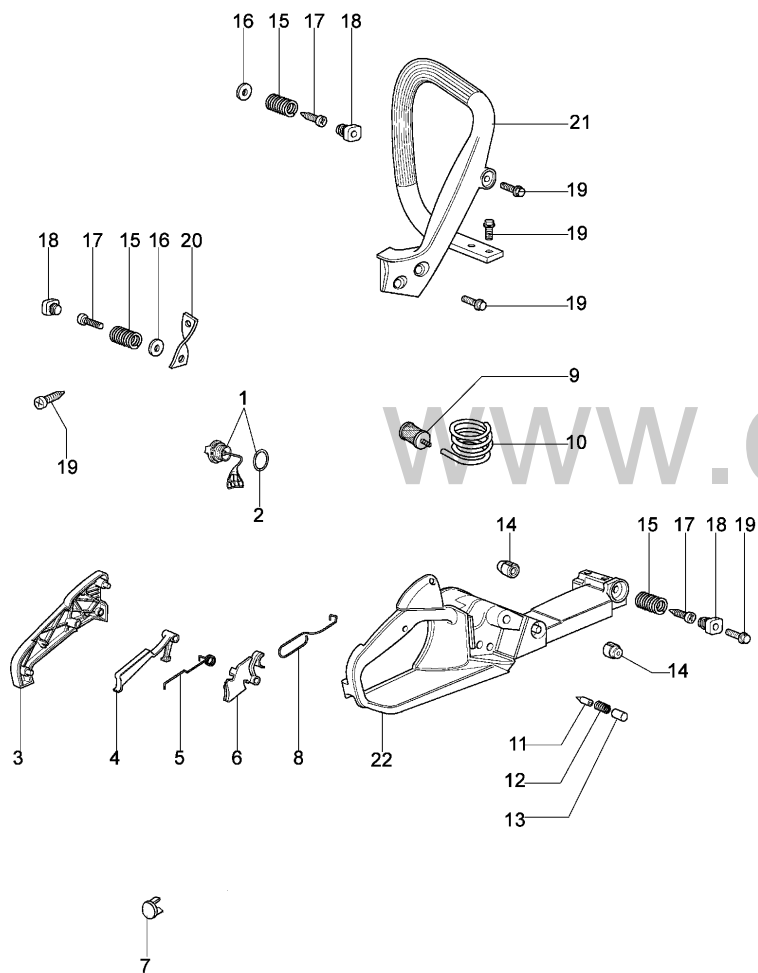

Drawing Fuel tank-handle

Drawing Fuel tank-handle

Reference	Qty	Item number	Description
1	1	50052005R	Tank cap
2	1	3049025	O-ring
3	1	50170024R	Cover
4	1	50050046AR	Lever
5	1	097000028R	Throttle spring
6	1	50170045R	Throttle
7	1	50050072	Cap
8	1	50170012R	Throttle rod
9	1	094600450R	Fuel filter
10	1	50170152R	Hose
11	1	094500577A	Valve
12	1	094500575R	Spring
13	1	50050071	Breather valve
14	3	50010061R	Shock absorber
15	3	50050047	Spring
16	7	3918010	Washer
17	3	3960115R	Screw
18	3	50170034R	Support
19	7	3960099	Screw
20	1	50050123R	Strap
21	1	50170026R	Handle
22	1	50172007R	Tank