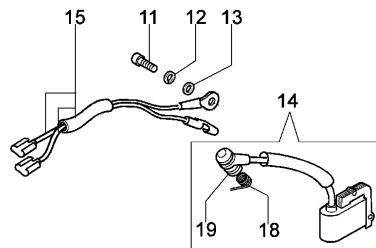

Drawing Starter assy

Drawing Starter assy

Reference	Qty	Item number	Description
1	1	50172001R	Starter assy
2	1	50170017R	Handle
3	1	50070123R	Starter rope
4	1	005000361	Washer
5	1	3833080	Washer
6	1	50050073R	Spring
7	1	004000142	Nut
8	1	50170050R	Starter pulley
9	1	50160024	Screw
10	4	3960115R	Screw
11	2	3960075	Screw
12	2	006000315	Washer
13	2	3916004	Washer
14	1	50170144AR	Ignition coil
15	1	50170090R	Cable
16	1	50072029	Pawl
17	1	50170015R	Flywheel
18	1	50050127	Spring
19	1	50050126	Spark plug cap