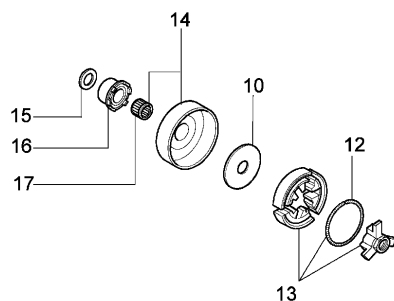

| Reference | Qty | Item number | Description        |
|-----------|-----|-------------|--------------------|
| 1         | 1   | 50170128R   | Chain cover cpl.   |
| 2         | 1   | 50170040R   | Guard              |
| 3         | 1   | 095000219   | Spring             |
| 4         | 1   | 50010088AR  | Spring             |
| 5         | 1   | 3960070     | Screw              |
| 6         | 1   | 50050125R   | Plate              |
| 7         | 1   | 50050039    | Brake band         |
| 8         | 1   | 097000146   | Lever              |
| 9         | 1   | 50050064    | Pin                |
| 10        | 1   | 004000352   | Washer             |
| 11        | 2   | 50010148R   | Nut                |
| 12        | 1   | 094500029   | Spring             |
| 13        | 1   | 094000129AR | Clutch             |
| 14        | 1   | 50050136A   | Chain sprocket 3/8 |
| 15        | 1   | 004400285   | Washer             |
| 16        | 1   | 50050025    | Worm gear 3/8      |
| 17        | 1   | 50030372    | Bearing            |