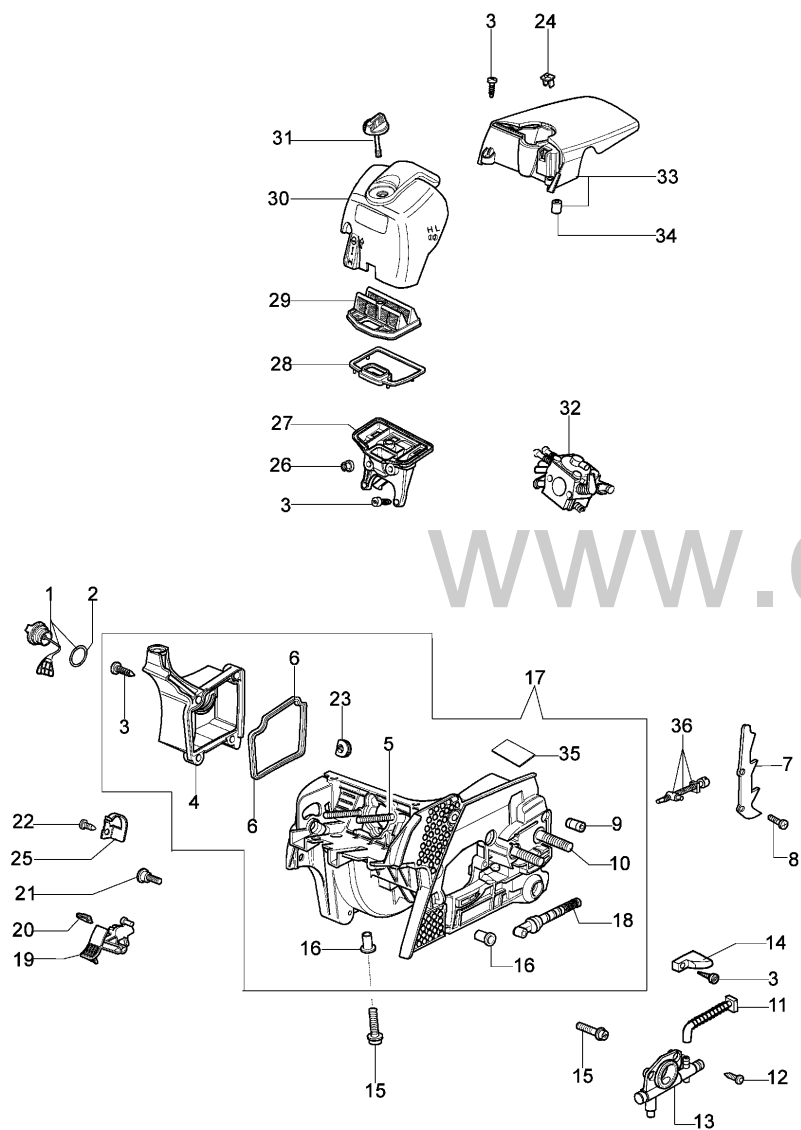

Drawing Crankcase-air filter

Drawing Crankcase-air filter

Refer	Qty	Item number	Description
ence			
1	1	50052005R	Tank cap
2	1	3049025	O-ring
3	11	3960115R	Screw
4	1	50170009R	Cover
5	5	50070067A	Rod
6	1	50170004R	Gasket
7	1	50170042R	Spike
8	2	3960099	Screw
9	1	097000229R	Breather valve
10	2	50050052	Stud
11	1	50050049R	Hose
12	3	3960074	Screw
13	1	50180007AR	Oil pump
14	1	094600369R	Guard
15	5	3860097	Screw
16	5	50050067	Spacer
17	1	50172008R	Crankcase
18	1	50170149R	Oil filter
19	1	50170060AR	Lever
20	1	50170062R	Plate
21	1	50160024	Screw
22	1	3960070	Screw
23	1	005000347A	Grommet
24	1	50170032R	Deflector
25	1	50170061R	Spring
26	2	3933100R	Nut
27	1	50170132R	Support
28	1	50050056BR	Gasket
29		50170231R	Air filter optional
29	1	50170036R	Air filter
30	1	50170037AR	Cover
31	1	50110007R	Knob
32	1	2318756BR	Carburetor WT-781B
33	1	50172019R	Cover
34	1	50070126R	Spacer
35	1	50170033R	Guard
36	1	50050133	Tensioner kit