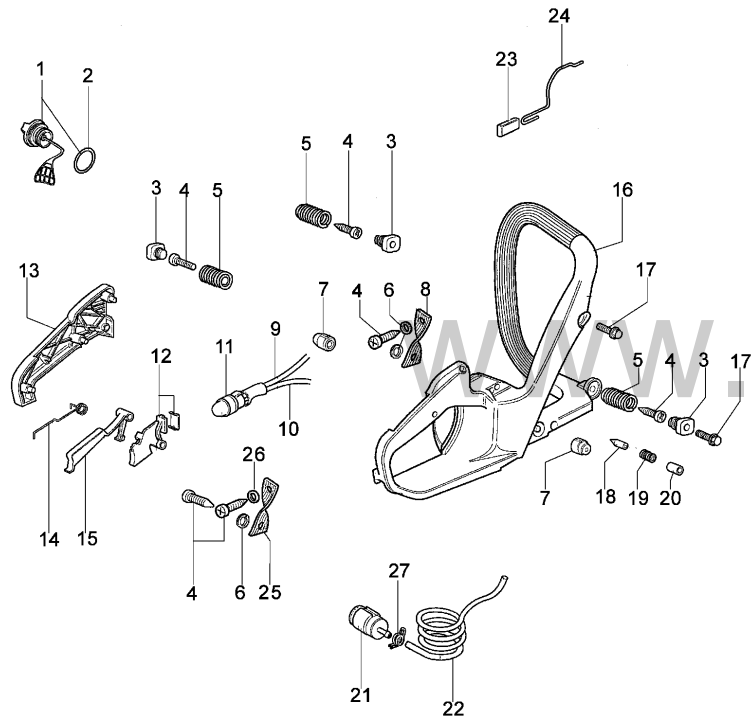

Drawing Handle

Drawing Handle

Refer ence	Qty	Item number	Description
1	1	50072009	Cap
2	1	099900090	O-ring
3	3	50070049	Support
4	3	3960073	Screw
5	3	50070024	Spring
6	3	3057005	Spring
7	2	50010061R	Shock absorber
8	1	50070182	Strap
9	1	50060039	Hose
10	1	61110034	Hose
11	1	50060012	Air purge
12	1	50052044	Carb/throttle s
13	1	50050214	Cover
14	1	097000028R	Throttle spring
15	1	50052045	Carb/throttle s
16	1	50070065BR	Fuel tank assy
17	3	3960099	Screw
18	1	094500577A	Valve
19	1	094500575R	Spring
20	1	50050071	Breather valve
21	1	50010218R	Fuel filter
22	1	50070064	Fuel line
23	1	50070197A	Knob
24	1	50070044	Rod
25	1	50070181	Strap
26	1	3916005	Washer
27	1	4098377	Clip