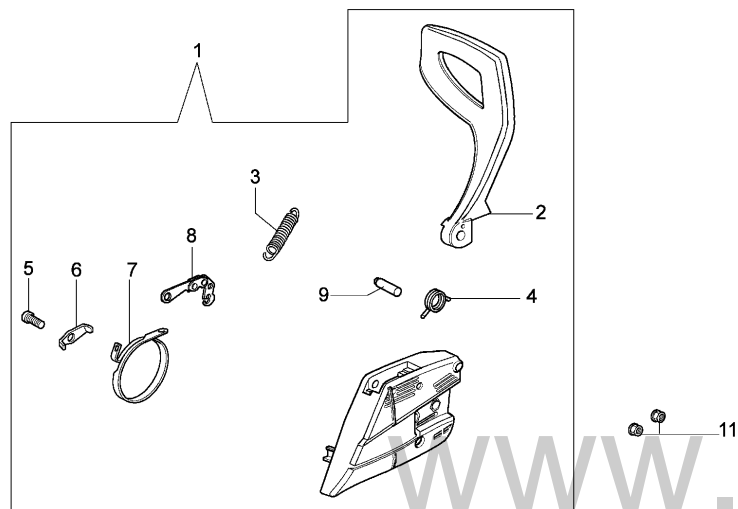

16 ■ KIT RIPARAZIONE
REPAIR KIT

22 ● KIT MEMBRANE & GUARNIZIONI
DIAPHRAGM & GASKET SET

Refer ence	Qty	Item number	Description
1	1	094600148	Spring
2	1	074000240	Adjust.screw
3	1	095000141	Shutter
4	3	50010141	Screw
5	1	094600208	Spring
6	1	2318757	Shaft
7	2	2318867	Cap
8	1	2318837	Screw "I"
9	1	2318893	Adjust. screw
10	1	50050108	Throttle lever
11	4	035000162	Screw
12	1	2318191	Cover
13	1	003300202	Screw
14	1	003300201	Spindle
15	1	50050115	Spring
16	1	094600209	Repair kit
17	1	50050111	Lever
18	1	50050109	Bushing
19	1	50050160	Fitting
20	1	50050107	Cover
21	1	003300197	Screw
22	1	094600210	Diaph.+gasket
23	1	2318755AR	Carburetor WT-780B
24	1	094600140	Shutter
25	1	50050117	Screw
26	1	2318758	Shaft
27	1	50050110	Bushing
28	1	50172029	Labels kit
29	1	2304073	Wrench 13x19

Reference	Qty	Item number	Description
1	1	50170128R	Chain cover cpl.
2	1	50170040R	Guard
3	1	095000219	Spring
4	1	50010088AR	Spring
5	1	3960070	Screw
6	1	50050125R	Plate
7	1	50050039	Brake band
8	1	097000146	Lever
9	1	50050064	Pin
10	1	004000352	Washer
11	2	50010148R	Nut
12	1	094500029	Spring
13	1	094000129AR	Clutch
14	1	50050136A	Chain sprocket 3/8
15	1	004400285	Washer
16	1	50050025	Worm gear 3/8
17	1	50030372	Bearing

Reference	Qty	Item number	Description
1	1	50170010R	Manifold
2	1	094600103	Band
3	1	3055101	Spark plug
4	1	50170031R	Gasket
5	1	50170027R	Muffler
6	3	3860117R	Screw
7	2	004000015R	Piston ring d.40
8	1	50110047R	Piston pin
9	2	004900061R	Ring
10	1	50120034	Piston assy
11	1	50172021	Complete cylinder
12	2	50110043R	Spacer
13	1	50110044	Needle roller bea
14	1	3050022R	Seal ring
15	1	094000006	Bearing
16	1	3050024R	Seal ring
17	1	50050016R	Cover
18	4	3801047	Screw
19	1	50110045R	Crankshaft