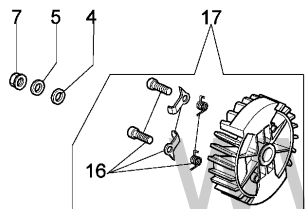

Drawing Starter assy

Drawing Starter assy

Refer ence	Qty	Item number	Description
1	1	50172001R	Starter assy
2	1	50170017R	Handle
3	1	50070123R	Starter rope
4	1	005000361	Washer
5	1	3833080	Washer
6	1	50050073R	Spring
7	1	004000142	Nut
8	1	50170050R	Starter pulley
9	1	50160024	Screw
10	4	3960115R	Screw
11	2	3960075	Screw
12	2	006000315	Washer
13	2	3916004	Washer
14	1	50170144AR	Ignition coil
15	1	50170090R	Cable
16	1	50072029	Pawl
17	1	50170015R	Flywheel
18	1	50050127	Spring
19	1	50050126	Spark plug cap