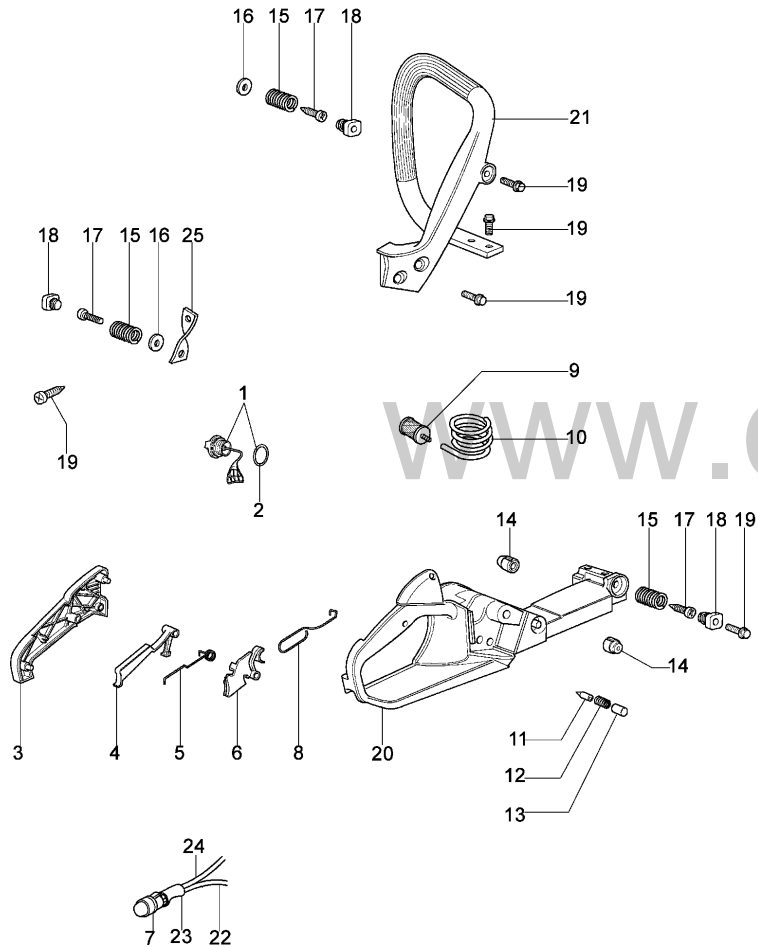

Drawing Fuel tank-handle

Drawing Fuel tank-handle

Reference	Qty	Item number	Description
1	1	50052005R	Tank cap
2	1	3049025	O-ring
3	1	50170024R	Cover
4	1	097000028R	Throttle spring
5	1	50050046AR	Lever
6	1	50170045R	Throttle
7	1	50060012	Air purge
8	1	50170012R	Throttle rod
9	1	094600450R	Fuel filter
10	1	50170152R	Hose
11	1	094500577A	Valve
12	1	094500575R	Spring
13	1	50050071	Breather valve
14	3	50010061R	Shock absorber
15	3	50050047	Spring
16	1	3918010	Washer
17	3	3960115R	Screw
18	3	50170034R	Support
19	7	3960099	Screw
20	1	50172007R	Tank
21	1	50170026R	Handle
22	1	50170120R	Hose
23	1	50170121R	Sheath
24	1	50060014R	Hose
25	1	50050123R	Strap