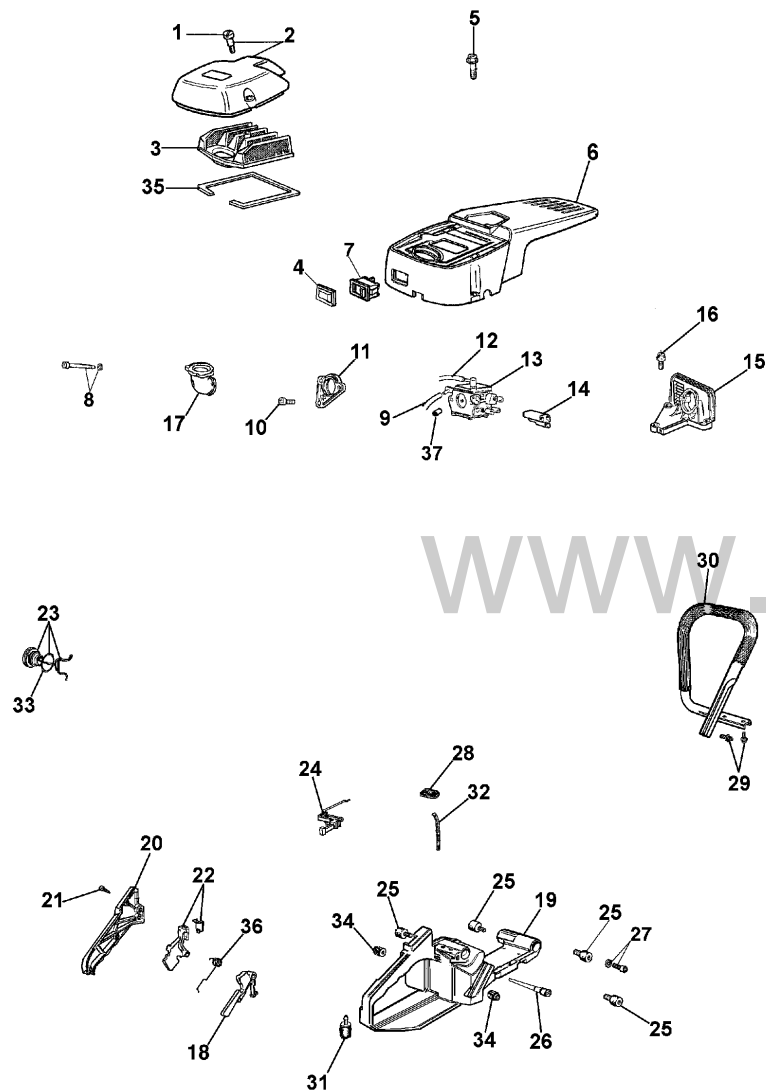

Drawing Fuel tank and air filter

Drawing Fuel tank and air filter

Refer ence	Qty	Item number	Description
1	1	093000468A	Screw
2	1	50010121AR	Cover
3	1	098000092R	Air filter nylon
3	1	097000044R	Air filter flock
4	1	2317013	Guard
5	3	099900296R	Screw
6	1	50022055R	Cover
7	1	2317021R	Switch
8	2	61052009B	Screw
9	1	098000319	Tube
10	3	3960057R	Screw
11	1	50010028	Flange
12	1	094000215A	Hose
13	1	50010302	Carburetor kit HDA-160C
14	1	50010125	Screw guide
15	1	50010017	Support
16	3	097000092A	Screw
17	1	50010027R	Manifold
18	1	097000025AR	Lever
19	1	52020077BR	Fuel tank
20	1	50010024	Cover
21	1	3960040R	Screws
22	1	50010157	Throttle lever
23	1	50012008R	Cap
24	1	52022048A	Throttle rod
25	4	097000038AR	Shock absorber
26	1	099900083A	Breather valve
27	4	3833073	Washer
28	1	50010029	Grommet
29	1	097000061A	Screw
30	1	50020016R	Handle
31	1	50010218R	Fuel filter
32	1	098000319	Tube
33	1	099900090	O-ring
34	2	50010061R	Shock absorber
35	1	097000056	Gasket
36	1	097000028R	Throttle spring
37	1	50090024	Cap