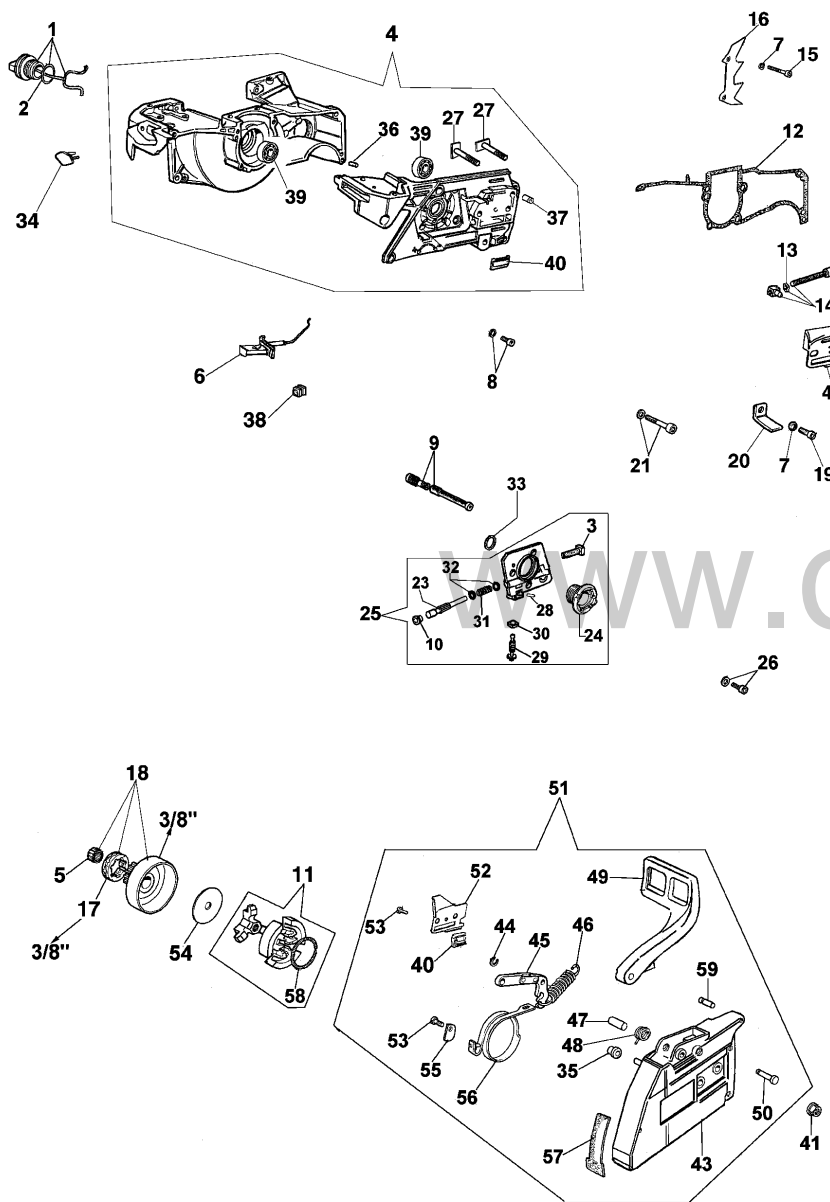

Drawing Crankcase

Drawing Crankcase

Refer	Qty	Item number	Description
ence			
51	1	50012002	Chain cover
52	1	50070124A	Plate
53	1	3960045	Screw
54	1	375100012A	Washer
55	1	50010084	Plate
56	1	50010039	Brake band
57	1	50010062	Deflector
58	1	004900137B	Spring
59	1	50010243	Pin