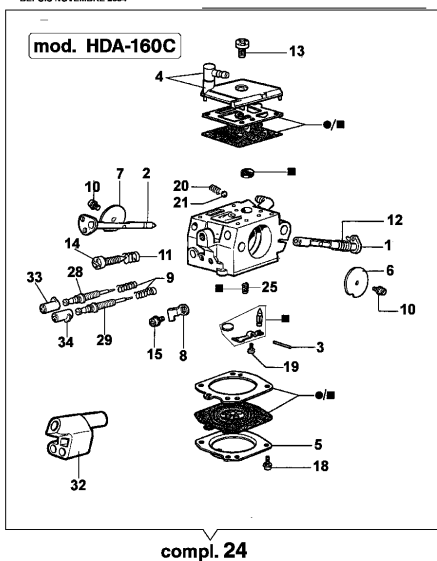

Refer	Qty	Item number	Description
ence			
1		50010095	Shaft
2		50010096	Shaft
3		003300201	Spindle
4		50010097	Cover
5		50010098	Cover
6		50010099	Shutter
7		50010100	Shutter
8		50010101	Clamp
9		095000147	Spring
10		035000160	Screw
11		094600148	Spring
12		50010106	Spring
13		50010109	Screw
14		074000240	Adjust.screw
15		003300209	Screw
16		50010110	Screw H
17		095000158	Screw L
18		035000162	Screw
19		003300202	Screw
20		095000146	Spring
21		094600143	Ball
22		50010122A	Kit guarn
23		50010123	Repair kit
24		50010302	Carburetor kit HDA-160C
25		50070164	Spring
26		50010067	Screw guide
28		2318782	Screw H
29		2318781	Screw L
32		50010125	Screw guide
33		2318694	Cap
34		2318695	Cap