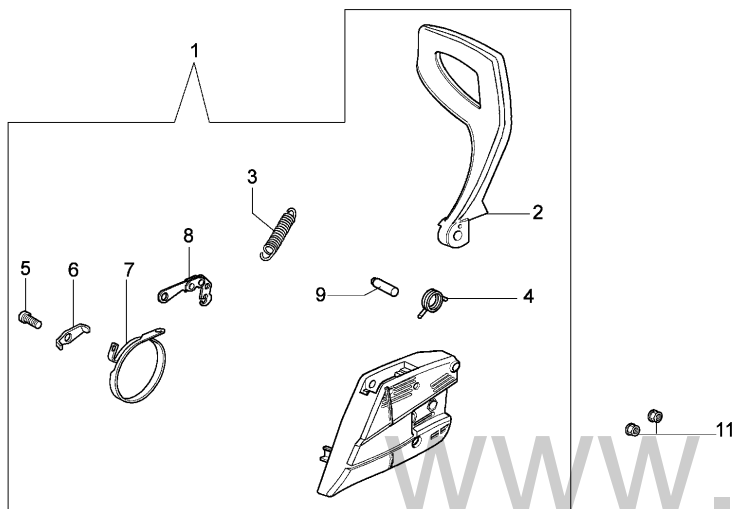

16 ■ KIT RIPARAZIONE
REPAIR KIT

22 ● KIT MEMBRANE & GUARNIZIONI
DIAPHRAGM & GASKET SET

Refer ence	Qty	Item number	Description
1	1	094600148	Spring
2	1	074000240	Adjust.screw
3	1	095000141	Shutter
4	3	50010141	Screw
5	1	094600208	Spring
6	1	2318757	Shaft
7	2	2318867	Cap
8	1	2318837	Screw "I"
9	1	2318893	Adjust. screw
10	1	50050108	Throttle lever
11	4	035000162	Screw
12	1	2318191	Cover
13	1	003300202	Screw
14	1	003300201	Spindle
15	1	50050115	Spring
16	1	094600209	Repair kit
17	1	50050111	Lever
18	1	50050109	Bushing
19	1	50050160	Fitting
20	1	50050107	Cover
21	1	003300197	Screw
22	1	094600210	Diaph.+gasket
23	1	2318755AR	Carburetor WT-780B
24	1	094600140	Shutter
25	1	50050117	Screw
26	1	2318758	Shaft
27	1	50050110	Bushing
28	1	50172029	Labels kit
29	1	2304073	Wrench 13x19

Reference	Qty	Item number	Description
1	1	50170128R	Chain cover cpl.
2	1	50170040R	Guard
3	1	095000219	Spring
4	1	50010088AR	Spring
5	1	3960070	Screw
6	1	50050125R	Plate
7	1	50050039	Brake band
8	1	097000146	Lever
9	1	50050064	Pin
10	1	004000352	Washer
11	2	50010148R	Nut
12	1	094500029	Spring
13	1	094000129AR	Clutch
14	1	50050136A	Chain sprocket 3/8
15	1	004400285	Washer
16	1	50050025	Worm gear 3/8
17	1	50030372	Bearing

Reference	Qty	Item number	Description
1	1	50170010R	Manifold
2	1	094600103	Band
3	1	3055101	Spark plug
4	1	50170186R	Gasket
5	1	50170189R	Muffler
6	3	3860117R	Screw
7	2	004000015R	Piston ring d.40
8	1	50110047R	Piston pin
9	2	004900061R	Ring
10	1	50120034	Piston assy
11	1	50172021	Complete cylinder
12	2	50110043R	Spacer
13	1	50110044	Needle roller bea
14	1	3050022R	Seal ring
15	1	094000006	Bearing
16	1	3050024R	Seal ring
17	1	50050016R	Cover
18	4	3801047	Screw
19	1	50110045R	Crankshaft