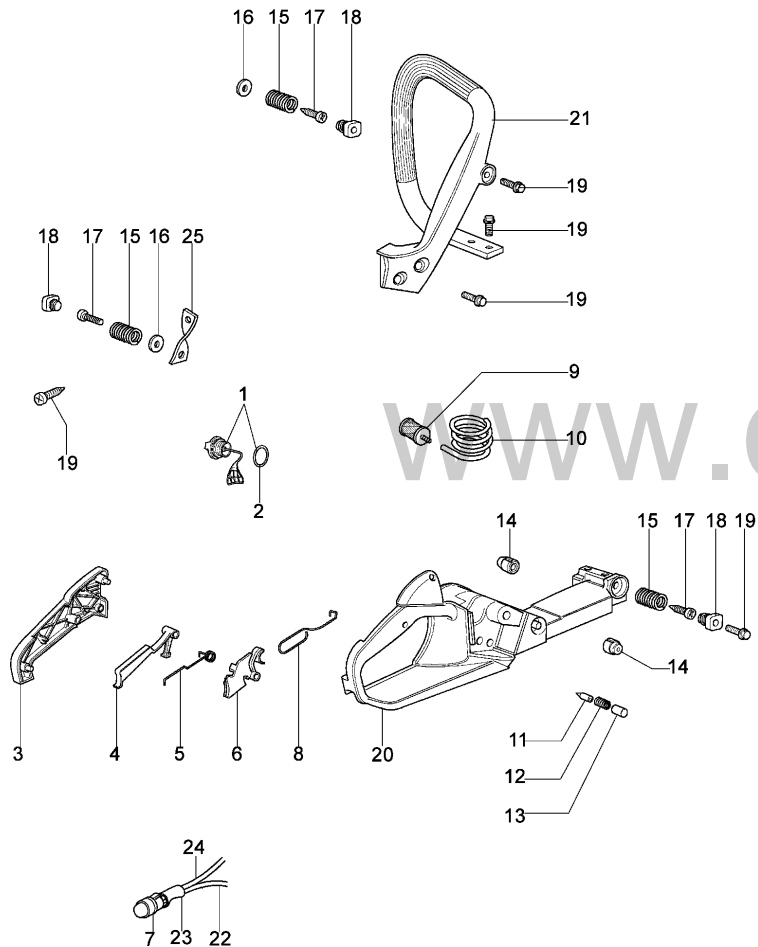

Drawing Fuel tank-handle

Drawing Fuel tank-handle

Reference	Qty	Item number	Description
1	1	50052005R	Tank cap
2	1	3049025	O-ring
3	1	50170024R	Cover
4	1	50050046AR	Lever
5	1	097000028R	Throttle spring
6	1	50170045R	Throttle
7	1	50060012	Air purge
8	1	50170012R	Throttle rod
9	1	094600450R	Fuel filter
10	1	50170152R	Hose
11	1	094500577A	Valve
12	1	094500575R	Spring
13	1	50050071	Breather valve
14	3	50010061R	Shock absorber
15	3	50050047	Spring
16	1	3918010	Washer
17	3	3960115R	Screw
18	3	50170034R	Support
19	7	39600099	Screw
20	1	50172007R	Tank
21	1	50170026R	Handle
22	1	50170224R	Hose
23	1	50170121R	Sheath
24	1	50060014R	Hose
25	1	50050123R	Strap