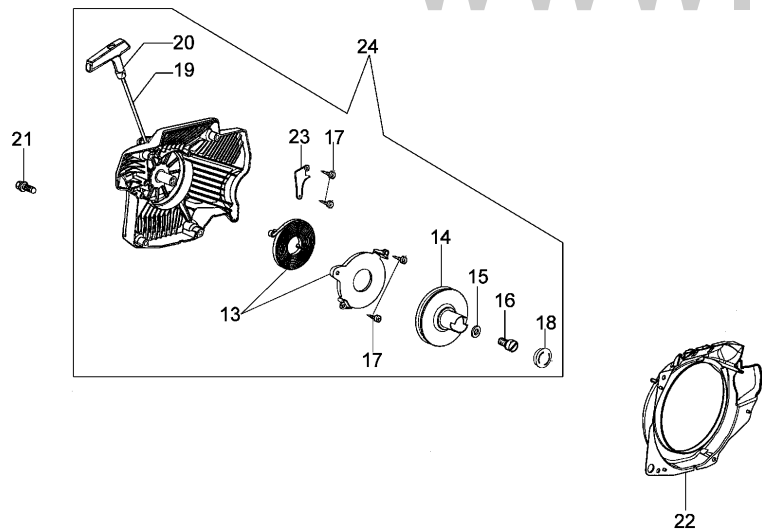

Refer	Qty	Item number	Description
ence			
1	1	3055118	Spark plug
2	4	005100906AR	Screw
3	4	3833076	Washer
4	1	50010215	Decompressor
5	2	097000055R	Piston ring Ø50
6	1	094500007R	Piston pin
7	2	007201198	Ring
8	1	097000205B	Piston assy.d.50
9	1	097000206C	Cylinder kit & pi
10	1	52010458R	Gasket
11	1	50200124R	Grommet
12	1	097000135R	Cap
13	1	026400017	Bearing
14	1	097000001R	Crankshaft
15	1	094500028R	Key
16	1	097000009AR	Gasket
17	1	094500004R	Seal ring
18	1	50192024R	Crankcase
19	2	099900006	Bearing
20	1	50202039	Throttle rod kit
21	1	50200089R	Cable
22	1	098000076	Clamp
23	1	099900368B	Screw kit
24	2	3023008R	Plug
25	1	097000229R	Breather valve
26	2	097000080BR	Stud
27	1	097000283	Chain catcher
28	1	3833073	Washer
29	1	006000251R	Screw
30	4	005100988BR	Screw
31	1	093000478AR	Screws
32	1	3801010R	Screw
33	1	099900090	O-ring
34	1	52010134R	Plate

Reference	Qty	Item number	Description
1	1	094600097A	Spark plug cap
2	1	094600169	Spring
3	1	50200088R	Cable
4	1	50190035R	Ignition coil
5	2	3916004	Washer
6	2	006000315	Washer
7	2	094000227	Screw
8	2	52012027	Starter pawl kit
9	1	52010326BR	Flywheel
10	1	005000361	Washer
11	1	3833080	Washer
12	1	004000142	Nut
13	1	52012118BR	Compl spring
14	1	52010485AR	Pulley
15	1	3918006	Washer
16	1	3908036	Screw
17	4	3960017AR	Screw
18	1	50140056	Cap
19	1	097000037R	Starter rope
20	1	097000064A	Handle
21	4	097000092A	Screw
22	1	50200123R	Flange
23	1	52010180	Cover
24	1	50200020R	Starter assy