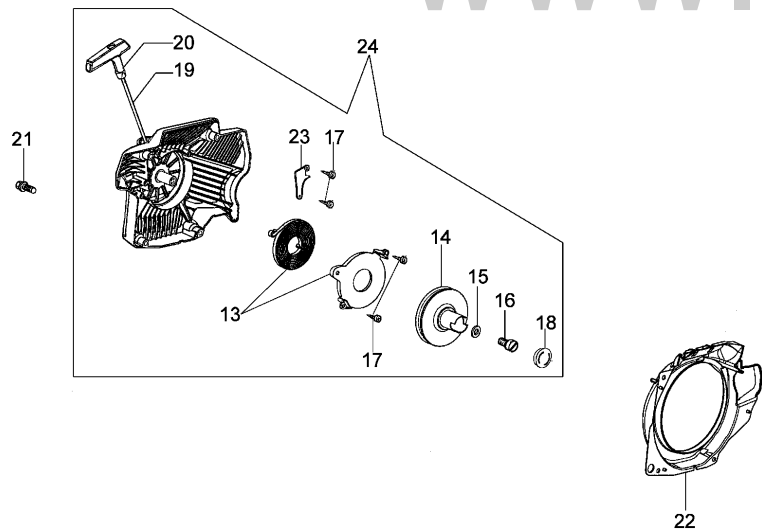

Refer	Qty	Item number	Description
ence			
1	1	3055118	Spark plug
2	4	005100906AR	Screw
3	4	3833076	Washer
4	1	50010215	Decompressor
5	2	098000004R	Piston ring Ø52
6	1	094500007R	Piston pin
7	2	007201198	Ring
8	1	098000312B	Piston assy
9	1	50102012E	Cylinder kit & piston
10	1	52010458R	Gasket
11	1	50200124R	Grommet
12	1	50012008R	Cap
13	1	026400017	Bearing
14	1	098000001R	Crankshaft
15	1	094500028R	Key
16	1	097000009AR	Gasket
17	1	094500004R	Seal ring
18	1	50202033R	Crankcase
19	2	099900006	Bearing
20	1	50202039	Throttle rod kit
21	1	50200089R	Cable
22	1	098000076	Clamp
23	1	099900368B	Screw kit
24	2	3023008R	Plug
25	1	097000229R	Breather valve
26	2	097000080BR	Stud
27	1	097000283	Chain catcher
28	2	3833073	Washer
29	1	006000251R	Screw
30	4	005100988BR	Screw
31	1	093000478AR	Screws
32	1	3801010R	Screw
33	1	099900090	O-ring
34	1	52010134R	Plate

Reference	Qty	Item number	Description
1	1	094600097A	Spark plug cap
2	1	094600169	Spring
3	1	50200088R	Cable
4	1	50200001AR	Ignition coil
5	2	3916004	Washer
6	2	006000315	Washer
7	2	094000227	Screw
8	2	52012027	Starter pawl kit
9	1	52010326BR	Flywheel
10	1	005000361	Washer
11	1	3833080	Washer
12	1	004000142	Nut
13	1	52012118BR	Compl spring
14	1	52010485AR	Pulley
15	1	3918006	Washer
16	1	3908036	Screw
17	4	3960017AR	Screw
18	1	50140052	Cap
19	1	097000037R	Starter rope
20	1	097000064A	Handle
21	4	3860095R	Screw
22	1	50200123R	Flange
23	1	52010180	Cover
24	1	50200020R	Starter assy