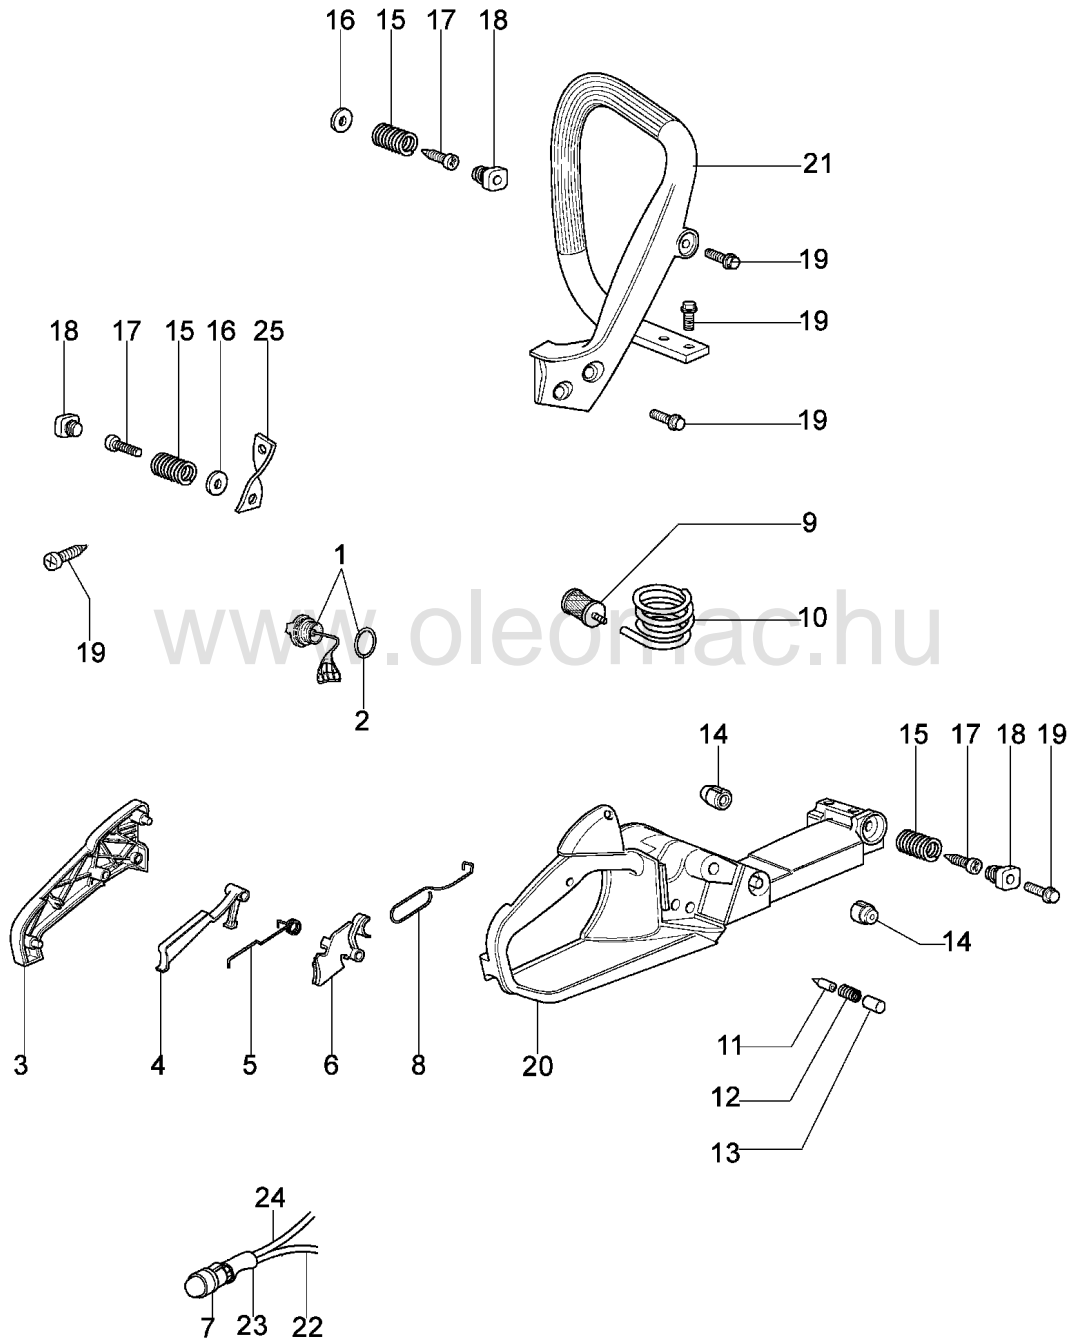

Drawing Fuel tank-handle

Drawing Fuel tank-handle

Reference	Qty	Item number	Description
1	1	50052005R	Tank cap
2	1	3049025	O-ring
3	1	50170024R	Cover
4	1	50050046AR	Lever
5	1	097000028R	Spring
6	1	50170045R	Throttle lever
7	1	50060012	Air purge
8	1	50170012R	Throttle rod
9	1	094600450R	Fuel filter
10	1	50170152R	Hose
11	1	094500577A	Valve
12	1	094500575R	Spring
13	1	50050071	Breather valve
14	3	50010061R	AV-mount
15	3	50050047AR	Spring
16	1	3918010R	Washer
17	3	3960115R	Screw
18	3	50170034R	Support
19	7	3960099R	Screw
20	1	50172007R	Tank
21	1	50170026R	Handle
22	1	50170224R	Hose
23	1	50170121R	Sheath
24	1	50060014R	Hose
25	1	50050123R	Strap

www.geomac.hu