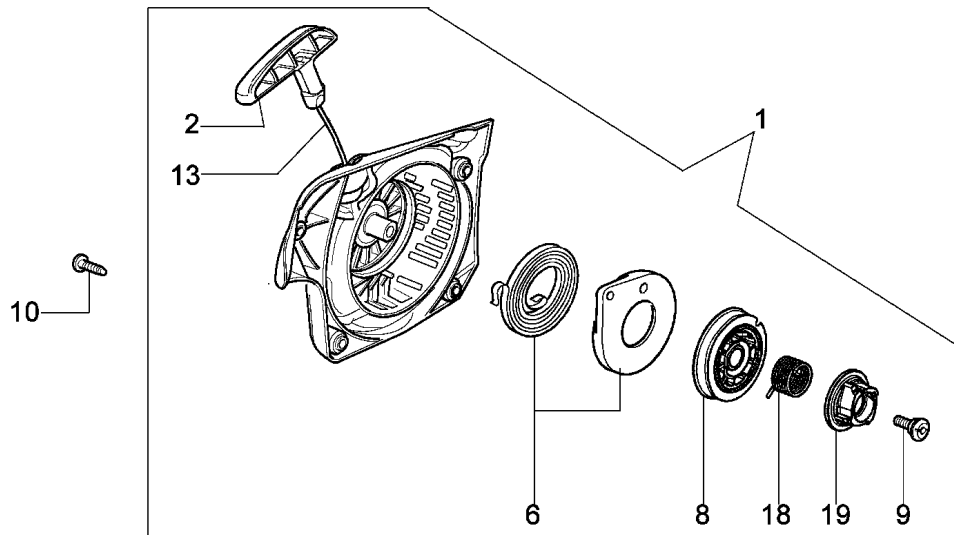

Drawing Engine

Reference	Qty	Item number	Description
1	1	50170010R	Manifold
2	1	094600103	Band
3	1	3055101	Spark plug
4	1	50170186R	Gasket
5	1	50170189R	Muffler
6	3	3860117R	Screw
7	2	004000015R	Piston ring d.40
8	1	50110047R	Piston pin
9	2	004900061R	Ring
10	1	50120034	Piston assy
11	1	50172021	Complete cylinder
12	2	50110043R	Spacer
13	1	50110044R	Bearing
14	1	3050022R	Seal ring
15	1	094000006R	Bearing
16	1	3050024R	Seal ring
17	1	50050016R	Cover
18	4	3801047	Screw
19	1	50110045R	Crankshaft

www.oleomac.hu

Drawing Starter assy

Reference	Qty	Item number	Description
1	1	50172004R	Starter assy
2	1	50170017R	Starter handle
3	1	50070123R	Starter rope
4	1	005000361	Washer
5	1	3833080	Washer
6	1	50050073R	Spring
7	1	004000142	Nut
8	1	50170153R	Starter pulley
9	1	50160024	Screw
10	4	3960115R	Screw
11	2	3960075	Screw
12	2	006000315	Washer
13	2	3916004	Washer
14	1	50170144BR	Ignition coil
15	1	50170090R	Cable
16	1	50072029	Pawl
17	1	50170015R	Flywheel
18	1	50170154R	Spring
19	1	50170155R	Insert
20	1	50050126	Spark plug cap
21	1	50050127	Spring

www.geomac.hu

Drawing Clutch-brake

Reference	Qty	Item number	Description
1	1	50170039R	Chain cover cpl.
2	1	50170040R	Guard
3	1	095000219R	Spring
4	1	50010088AR	Spring
5	2	3960070	Screw
6	1	50050125R	Plate
7	1	50050039	Brake band
8	1	097000146	Lever
9	1	50050064	Pin
10	1	004000352	Washer
11	2	50010148R	Nut
12	1	094500029	Spring
13	1	094000129AR	Clutch
14	1	50060033A	Clutch drum .325
15	1	004400285	Washer
16	1	50060008R	Worm gear .325
17	1	50030372	Bearing
18	1	50162017A	Chain tensioner kit
19	1	50170044R	Cover