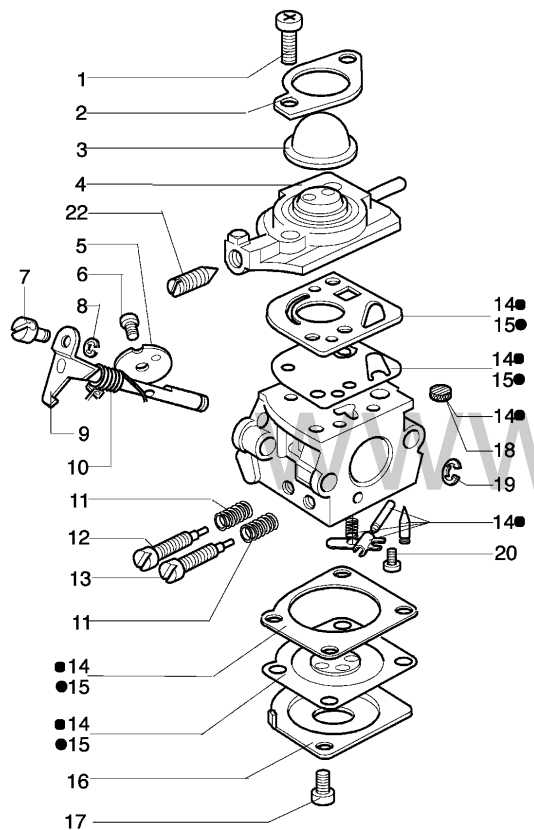

21 ZAMA C1Q - E3

15 ● KIT MEMBRANE & GUARNIZIONI
DIAPHRAGM & GASKET SET

14 ● KIT FRIPARAZIONE
REPAIR KIT

Reference	Qty	Item number	Description
1	1	2318521	Screw
2	1	2318526	Cover
3	1	2318525	Pump
4	1	2318524	Cover
5	1	2318389	Shutter
6	1	2318388	Screw
7	1	2318412	Hooking spring
8	1	2318387	Ring
9	1	2318529	Shaft
10	1	2318528	Spring
11	1	2318532	Spring
12	1	2318533	Screw L
13	1	2318534	Screw H
14	1	2318530	Repair kit
15	1	2318511	Gasket set
16	1	2318523	Cover
17	1	2318522	Screw
18	1	2318392	Filter
19	1	2318535	Ring
20	1	2318527	Screw
21	1	2318520R	Carburetor C1Q-E3
22	1	2318876	Screw