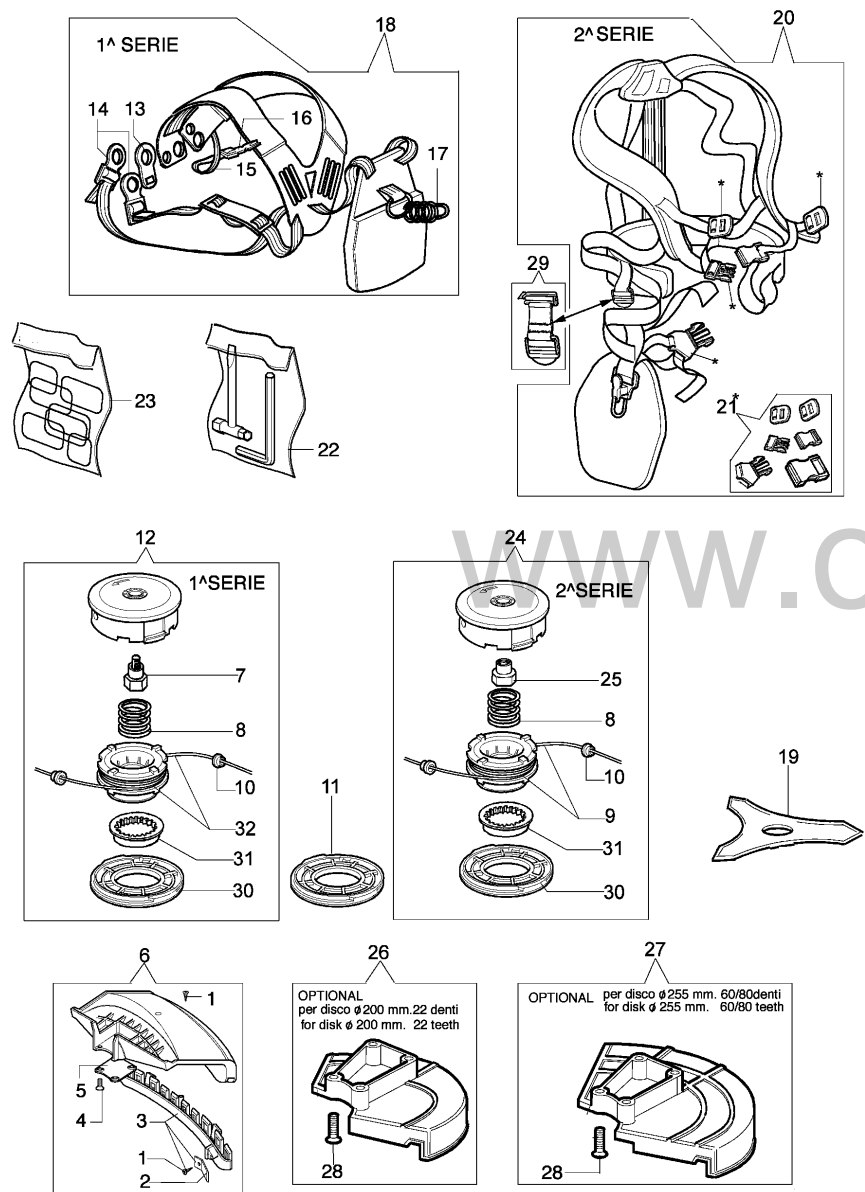

Drawing Accessories

Drawing Accessories

Refer ence	Qty	Item number	Description
1	2	3960040R	Screws
2	1	4174275R	Blade
3	1	4174283A	Skirt w/blade
4	4	3802004BR	Screws
5	1	4174278	Plate
6	1	61042011A	Guard assy
7	1	4199008B	Collar screw
8	1	4199004	Spring
9	1	4199031A	Nylon spool d3
10	2	4199005A	Bushing
11	1	4199026A	Cover
12	1	63019007B	Compl. nylon head Ø3
13	1	4174113A	Plate
14	1	4174117	Grip-end
15	1	4174157	Tape red
16	1	4174111A	Key
17	1	4098812A	Spring
18	1	4174163	Harness
19	1	4095665R	Disk 3t
20	1	63070003R	Harness
21	1	63070025	Buckle set
22	1	4191240	Tool kit
23	1	61042066	Labels kit
24	1	61112059	Compl. nylon head Ø3
25	1	61110076	Insert
26	1	4174280	Disc guard d.200
27	1	4174279	Disc guard d.199
28	4	3802004BR	Screws
29	1	63070036	Hooking spring
30	1	4199002	Cover
31	1	63030004	Knob
32	1	63032003A	Nylon spool d.3,3

Refer ence	Qty	Item number	Description
1	1	4174265	Bevel gear Ø32
2	1	4138428	Cap
3	1	4179141	Washer
4	1	3805010	Screw
5	1	3801017R	Screw
6	1	3819006	Washer
7	1	3912005	Nut
8	1	3049002	O-ring
9	1	3032005	Rivet
10	1	4174338A	Pin
11	1	4138290	Spring
12	1	4174285	Gear case
13	1	61112057	Gear case
14	1	3035040R	Bearing
15	1	3035023	Bearing
16	1	3024012	Ring
17	1	4138311A	Washer
18	1	3025009	Seeger ring
19	1	3034218	Bearing
20	1	4191233	Bevel gear set
21	1	61112072R	Bevel gear Ø32
22	1	3034012R	Bearing
23	1	3025022	Seeger ring
24	1	3050023R	Seal ring
25	1	4138668	Spacer
26	1	4191247	Hub
27	1	4179088	Flange
28	1	4100456R	Guard
29	1	61040074AR	Screw
30	1	61110075R	Nut
31	1	63019007B	Compl. nylon head Ø3
32	1	61040071R	Cap
33	1	61112061A	Compl. nylon head Ø3,5
34	1	61112058	Bevel gear set

Refer	Qty	Item number	Description
ence			
50	1	61042006A	Filter cover
51	1	3049005	O-ring
52	1	61040016A	Knob
53	1	3078007	Washer
54	1	4191177	Hose
55	1	61040015C	Stand
56	4	3801013	Screw
57	1	4098658AR	Breather valve
58	1	4100308	Gasket
59	1	4151258R	Compl. cap
60	1	61042003A	Fuel tank