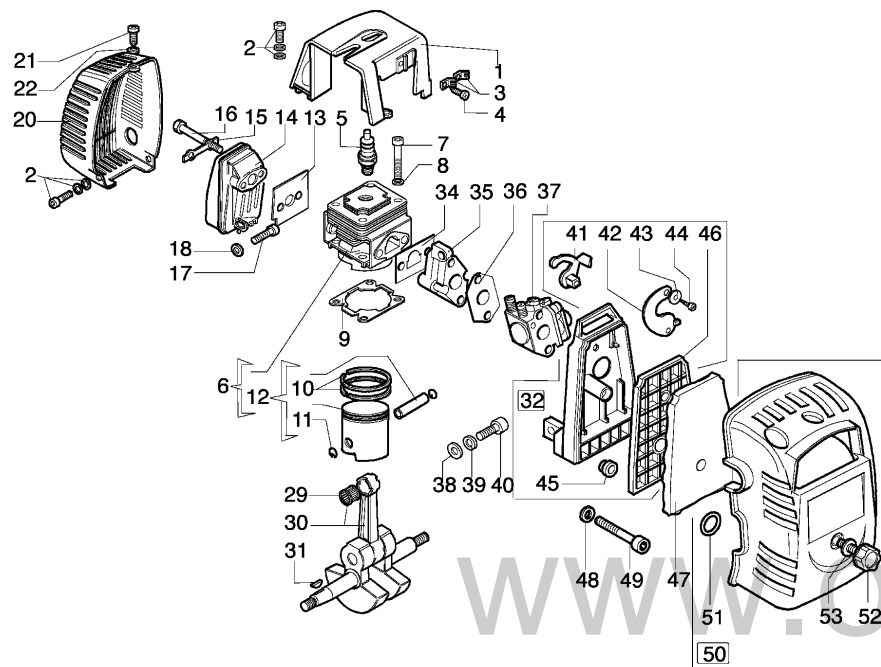

Refer ence	Qty	Item number	Description
1	1	4174265	Bevel gear Ø32
2	1	4138428	Cap
3	1	4179141	Washer
4	1	3805010	Screw
5	1	3801017R	Screw
6	1	3819006	Washer
7	1	3912005	Nut
8	1	3049002	O-ring
9	1	3032005	Rivet
10	1	4174338A	Pin
11	1	4138290	Spring
12	1	4174285	Gear case
13	1	61112057	Gear case
14	1	3035040R	Bearing
15	1	3035023	Bearing
16	1	3024012	Ring
17	1	4138311A	Washer
18	1	3025009	Seeger ring
19	1	3034218	Bearing
20	1	4191233	Bevel gear set
21	1	61112072R	Bevel gear Ø32
22	1	3034012R	Bearing
23	1	3025022	Seeger ring
24	1	3050023R	Seal ring
25	1	4138668	Spacer
26	1	4191247	Hub
27	1	4179088	Flange
28	1	4100456R	Guard
29	1	61040074AR	Screw
30	1	61110075R	Nut
31	1	63019007B	Compl. nylon head Ø3
32	1	61040071R	Cap
33	1	61112061A	Compl. nylon head Ø3,5
34	1	61112058	Bevel gear set

21 ZAMA C1Q - E3

15 ● KIT MEMBRANE & GUARNIZIONI
DIAPHRAGM & GASKET SET

14 ● KIT FRIPARAZIONE
REPAIR KIT

Reference	Qty	Item number	Description
1	1	2318521	Screw
2	1	2318526	Cover
3	1	2318525	Pump
4	1	2318524	Cover
5	1	2318389	Shutter
6	1	2318388	Screw
7	1	2318412	Hooking spring
8	1	2318387	Ring
9	1	2318529	Shaft
10	1	2318528	Spring
11	1	2318532	Spring
12	1	2318533	Screw L
13	1	2318534	Screw H
14	1	2318530	Repair kit
15	1	2318511	Gasket set
16	1	2318523	Cover
17	1	2318522	Screw
18	1	2318392	Filter
19	1	2318535	Ring
20	1	2318527	Screw
21	1	2318520R	Carburetor C1Q-E3
22	1	2318876	Screw

Refer	Qty	Item number	Description
ence			
50	1	61042006A	Filter cover
51	1	3049005	O-ring
52	1	61040016A	Knob
53	1	3078007	Washer
54	1	4191177	Hose
55	1	61040015C	Stand
56	4	3801013	Screw
57	1	4098658AR	Breather valve
58	1	4100308	Gasket
59	1	4151258R	Compl. cap
60	1	61042003A	Fuel tank