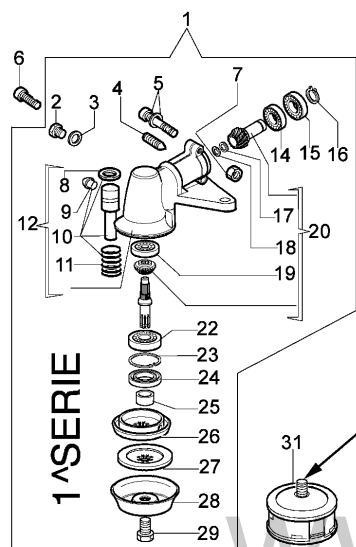

Refer ence	Qty	Item number	Description
1	1	4174265	Bevel gear Ø32
2	1	4138428	Cap
3	1	4179141	Washer
4	1	3805010	Screw
5	1	3801017R	Screw
6	1	3819006	Washer
7	1	3912005	Nut
8	1	3049002	O-ring
9	1	3032005	Rivet
10	1	4174338A	Pin
11	1	4138290	Spring
12	1	4174285	Gear case
13	1	61112057	Gear case
14	1	3035040R	Bearing
15	1	3035023	Bearing
16	1	3024012	Ring
17	1	4138311A	Washer
18	1	3025009	Seeger ring
19	1	3034218	Bearing
20	1	4191233	Bevel gear set
21	1	61112072R	Bevel gear Ø32
22	1	3034012R	Bearing
23	1	3025022	Seeger ring
24	1	3050023R	Seal ring
25	1	4138668	Spacer
26	1	4191247	Hub
27	1	4179088	Flange
28	1	4100456R	Guard
29	1	61040074AR	Screw
30	1	61110075R	Nut
31	1	63019007B	Compl. nylon head Ø3
32	1	61040071R	Cap
33	1	61112061A	Compl. nylon head Ø3,5
34	1	61112058	Bevel gear set

www.oleomac.hu

Drawing Starter assy and clutch

Drawing Starter assy and clutch

Refer	Qty	Item number	Description
ence			
1	1	3912012	Nut
2	4	4175089A	Screw
3	1	61042004	Guard
4	2	3818011A	Washer
5	1	4191018AR	Starter pulley
6	1	3906041	Screw
7	1	3918006	Washer
8	1	004000132R	Spring
9	1	4098073R	Starter rope
10	1	4191020A	Handle
11	1	006000829	Washer
12	1	61042001B	Starter assy
13	1	3933038	Nut
14	2	4191016	Pawl
15	2	4191017A	Spring
16	2	3064010	Washer
17	2	3024007	Ring
18	1	4191143	Clutch driver
19	1	3916010	Washer
20	1	61110081R	Flywheel
21	2	4191027ER	Pin
22	2	3819006	Washer
23	2	3916005	Washer
24	1	3908032R	Screw
25	1	3819010	Washer
26	1	3916006	Washer
27	1	3049005	O-ring
28	1	61110105	Cable
29	1	4098064R	Spark plug cap
30	1	61110153R	Ignition coil
31	2	3801013	Screw
32	4	4175071A	Screw
33	1	4191030R	Clutch drum
34	1	3023008R	Plug
35	1	3901008	Screw
36	1	3035019R	Bearing
37	1	3025022	Seeger ring
38	1	61042060B	Starter case
39	1	3801027	Screw
40	1	3914006R	Nut
41	1	094100014	Spark plug cap
42	1	094600169	Spring
43	1	4191021AR	Flywheel
44	1	4196142R	Ignition coil
45	1	4191028R	Spring
46	1	4191153AR	Clutch