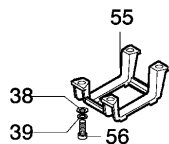

Refer	Qty	Item number	Description
ence			
50	1	61042006A	Filter cover
51	1	3049005	O-ring
52	1	61040016A	Knob
53	1	3078007	Washer
54	1	4191177	Hose
55	1	61040015C	Stand
56	4	3801013	Screw
57	1	4098658AR	Breather valve
58	1	4100308	Gasket
59	1	4151258R	Compl. cap
60	1	61042003A	Fuel tank

www.oleomac.hu