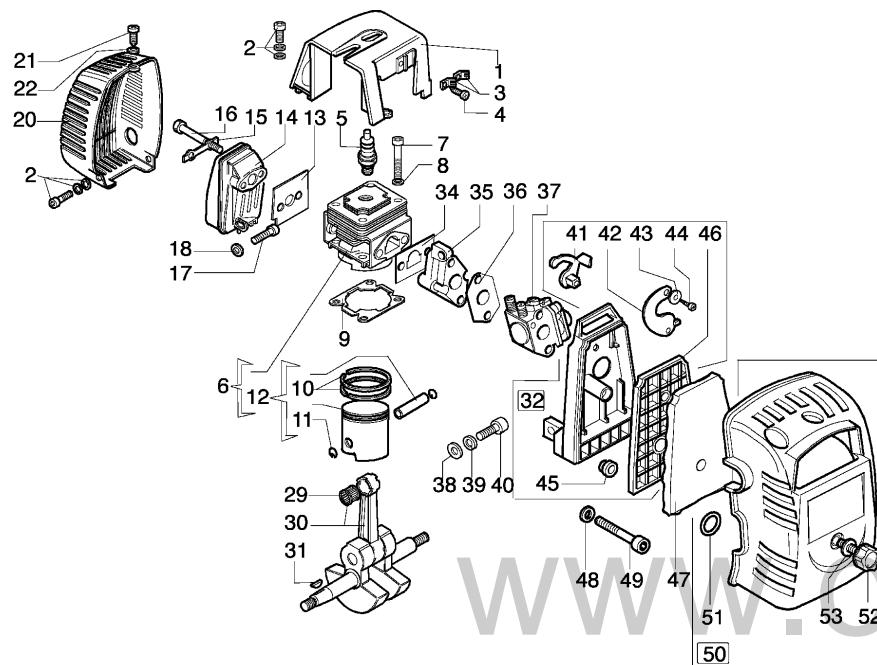

Refer ence	Qty	Item number	Description
1	1	4174265	Bevel gear Ø32
2	1	4138428	Cap
3	1	4179141	Washer
4	1	3805010	Screw
5	1	3801017R	Screw
6	1	3819006	Washer
7	1	3912005	Nut
8	1	3049002	O-ring
9	1	3032005	Rivet
10	1	4174338A	Pin
11	1	4138290	Spring
12	1	4174285	Gear case
13	1	61112057	Gear case
14	1	3035040R	Bearing
15	1	3035023	Bearing
16	1	3024012	Ring
17	1	4138311A	Washer
18	1	3025009	Seeger ring
19	1	3034218	Bearing
20	1	4191233	Bevel gear set
21	1	61112072R	Bevel gear Ø32
22	1	3034012R	Bearing
23	1	3025022	Seeger ring
24	1	3050023R	Seal ring
25	1	4138668	Spacer
26	1	4191247	Hub
27	1	4179088	Flange
28	1	4100456R	Guard
29	1	61040074AR	Screw
30	1	61110075R	Nut
31	1	63019007B	Compl. nylon head Ø3
32	1	61040071R	Cap
33	1	61112061A	Compl. nylon head Ø3,5
34	1	61112058	Bevel gear set

21 ZAMA C1Q - E3

15 ● KIT MEMBRANE & GUARNIZIONI
DIAPHRAGM & GASKET SET

14 ● KIT FRIPARAZIONE
REPAIR KIT

Reference	Qty	Item number	Description
1	1	2318521	Screw
2	1	2318526	Cover
3	1	2318525	Pump
4	1	2318524	Cover
5	1	2318389	Shutter
6	1	2318388	Screw
7	1	2318412	Hooking spring
8	1	2318387	Ring
9	1	2318529	Shaft
10	1	2318528	Spring
11	1	2318532	Spring
12	1	2318533	Screw L
13	1	2318534	Screw H
14	1	2318530	Repair kit
15	1	2318511	Gasket set
16	1	2318523	Cover
17	1	2318522	Screw
18	1	2318392	Filter
19	1	2318535	Ring
20	1	2318527	Screw
21	1	2318520R	Carburetor C1Q-E3
22	1	2318876	Screw

Refer	Qty	Item number	Description
ence			
50	1	61042006A	Filter cover
51	1	3049005	O-ring
52	1	61040016A	Knob
53	1	3078007	Washer
54	1	4191177	Hose
55	1	61040015C	Stand
56	4	3801013	Screw
57	1	4098658AR	Breather valve
58	1	4100308	Gasket
59	1	4151258R	Compl. cap
60	1	61042003A	Fuel tank