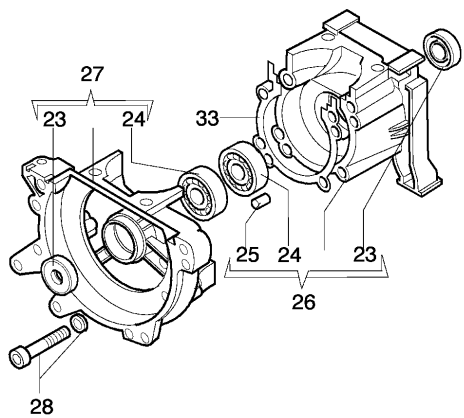

Refer	Qty	Item number	Description
ence			
50	1	61042006A	Filter cover
51	1	3049005	O-ring
52	1	61040016A	Knob
53	1	3078007	Washer
54	1	4191177	Hose
55	1	61040015C	Stand
56	4	3801013	Screw
57	1	4098658AR	Breather valve
58	1	4100308	Gasket
59	1	4151258R	Compl. cap
60	1	61042003A	Fuel tank

www.oleomac.hu