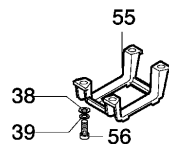

Refer ence	Qty	Item number	Description
1	1	61110032R	Cylinder cover
2	1	4175089A	Screw
3	2	4191069B	Plate
4	1	3960030	Screw
5	1	3055101	Spark plug
6	1	4191210A	Cylinder
7	4	3801034	Screw
8	4	3819010	Washer
9	1	4191006	Gasket
10	2	005000015	Piston ring Ø44
11	2	4191005	Ring
12	1	4191212	Piston assy Ø44
13	1	4191035A	Gasket
14	1	4191042A	Muffler
15	1	4191068	Plate
16	2	3806046	Screw
17	1	3801010R	Screw
18	7	3819006	Washer
19	1	094600450R	Fuel filter
20	1	61040006	Muffler cover
21	1	3960017AR	Screw
22	1	3916003	Washer
23	2	3050015AR	Seal ring
24	2	3034012R	Bearing
25	2	3023008R	Plug
26	1	4191187	Half crankcase
27	1	4191186	Half crankcase
28	6	3819006	Washer
29	1	3037014	Bearing
30	1	4191214	Crankshaft
31	1	3028013R	Key
32	1	61042062	Filter support
33	1	4191012	Gasket
34	1	4191275	Gasket
35	1	4191150A	Flange
36	1	4174093AR	Gasket
37	1	2318520R	Carburetor C1Q-E3
38	4	3918005	Washer
39	4	3819006	Washer
40	1	3801011	Screw
41	1	61040003	Starter lever
42	1	4191050	Shutter
43	1	4120070	Washer
44	1	320000004	Screw
45	1	61040020	Bushing
46	1	61040001	Guard
47	1	61040004	Air filter
48	2	3833073	Washer
49	2	3801012	Screw