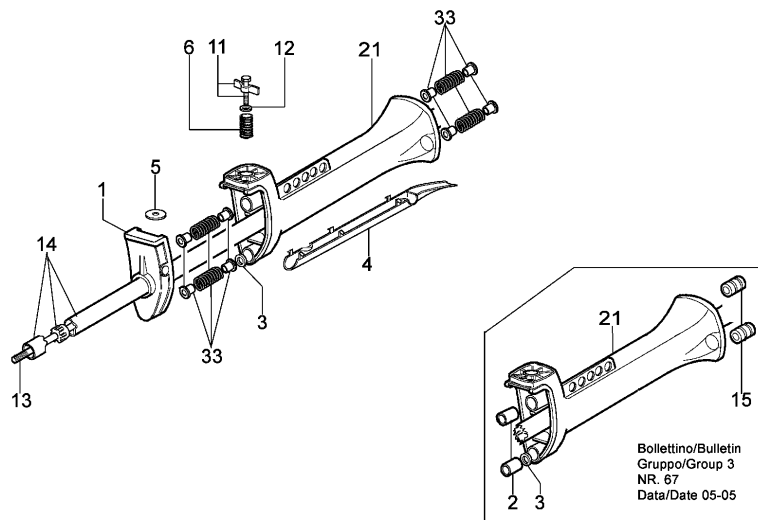

Refer	Qty	Item number	Description
ence			
50	1	61042006A	Filter cover
51	1	3049005	O-ring
52	1	61040016A	Knob
53	1	3078007	Washer
54	1	4191177	Hose
55	1	61040015C	Stand
56	4	3801013	Screw
57	1	4098658AR	Breather valve
58	1	4100308	Gasket
59	1	4151258R	Compl. cap
60	1	61042003A	Fuel tank

www.oleomac.hu

Drawing Starter assy and clutch

Drawing Starter assy and clutch

Refer	Qty	Item number	Description
ence			
1	1	3912012	Nut
2	4	4175089A	Screw
3	1	61042004	Guard
4	2	3818011A	Washer
5	1	4191018AR	Starter pulley
6	1	3906041	Screw
7	1	3918006	Washer
8	1	004000132R	Spring
9	1	4098073R	Starter rope
10	1	4191020A	Handle
11	1	006000829	Washer
12	1	61042001B	Starter assy
13	1	3933038	Nut
14	2	4191016	Pawl
15	2	4191017A	Spring
16	2	3064010	Washer
17	2	3024007	Ring
18	1	4191143	Clutch driver
19	1	3916010	Washer
20	1	61110081R	Flywheel
21	2	4191027ER	Pin
22	2	3819006	Washer
23	2	3916005	Washer
24	1	3908032R	Screw
25	1	3819010	Washer
26	1	3916006	Washer
27	1	3049005	O-ring
28	1	61110105	Cable
29	1	4098064R	Spark plug cap
30	1	61110153R	Ignition coil
31	2	3801013	Screw
32	4	4175071A	Screw
33	1	4191030R	Clutch drum
34	1	3023008R	Plug
35	1	3901008	Screw
36	1	3035019R	Bearing
37	1	3025022	Seeger ring
38	1	61042060B	Starter case
39	1	3801027	Screw
40	1	3914006R	Nut
41	1	094100014	Spark plug cap
42	1	094600169	Spring
43	1	4191021AR	Flywheel
44	1	4196142R	Ignition coil
45	1	4191028R	Spring
46	1	4191153AR	Clutch