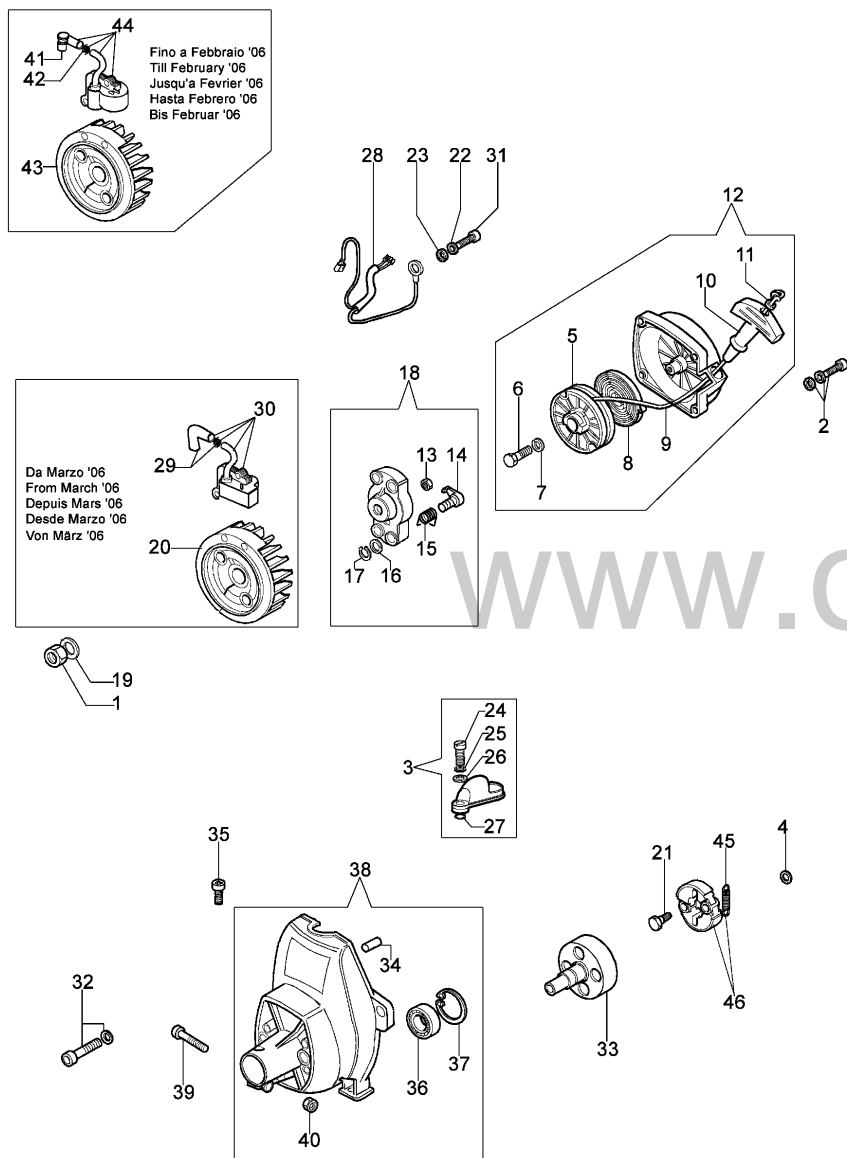

Drawing Starter assy and clutch

Drawing Starter assy and clutch

Refer	Qty	Item number	Description
ence			
1	1	3912012	Nut
2	4	4175089A	Screw
3	1	61042004	Guard
4	2	3818011A	Washer
5	1	4191018AR	Starter pulley
6	1	3906041	Screw
7	1	3918006	Washer
8	1	004000132R	Spring
9	1	4098073R	Starter rope
10	1	4191020A	Handle
11	1	006000829	Washer
12	1	61042001B	Starter assy
13	1	3933038	Nut
14	2	4191016	Pawl
15	2	4191017A	Spring
16	2	3064010	Washer
17	2	3024007	Ring
18	1	4191143	Clutch driver
19	1	3916010	Washer
20	1	61110081R	Flywheel
21	2	4191027ER	Pin
22	2	3819006	Washer
23	2	3916005	Washer
24	1	3908032R	Screw
25	1	3819010	Washer
26	1	3916006	Washer
27	1	3049005	O-ring
28	1	61110105	Cable
29	1	4098064R	Spark plug cap
30	1	61110153R	Ignition coil
31	2	3801013	Screw
32	4	4175071A	Screw
33	1	4191030R	Clutch drum
34	1	3023008R	Plug
35	1	3901008	Screw
36	1	3035019R	Bearing
37	1	3025022	Seeger ring
38	1	61042060B	Starter case
39	1	3801027	Screw
40	1	3914006R	Nut
41	1	094100014	Spark plug cap
42	1	094600169	Spring
43	1	4191021AR	Flywheel
44	1	4196142R	Ignition coil
45	1	4191028R	Spring
46	1	4191153AR	Clutch