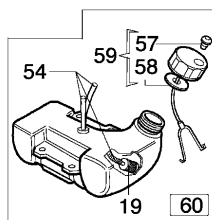

Refer	Qty	Item number	Description
ence			
50	1	61042006A	Filter cover
51	1	3049005	O-ring
52	1	61040016A	Knob
53	1	3078007	Washer
54	1	4191177	Hose
55	1	61040015C	Stand
56	4	3801013	Screw
57	1	4098658AR	Breather valve
58	1	4100308	Gasket
59	1	4151258R	Compl. cap
60	1	61042003A	Fuel tank

www.oleomac.hu