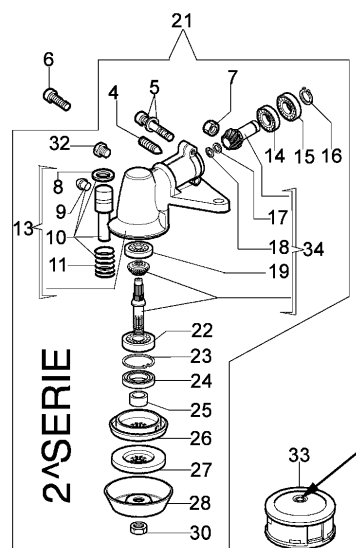

Refer ence	Qty	Item number	Description
1	1	4174265	Bevel gear Ø32
2	1	4138428	Cap
3	1	4179141	Washer
4	1	3805010	Screw
5	1	3801017R	Screw
6	1	3819006	Washer
7	1	3912005	Nut
8	1	3049002	O-ring
9	1	3032005	Rivet
10	1	4174338A	Pin
11	1	4138290	Spring
12	1	4174285	Gear case
13	1	61112057	Gear case
14	1	3035040R	Bearing
15	1	3035023	Bearing
16	1	3024012	Ring
17	1	4138311A	Washer
18	1	3025009	Seeger ring
19	1	3034218	Bearing
20	1	4191233	Bevel gear set
21	1	61112072R	Bevel gear Ø32
22	1	3034012R	Bearing
23	1	3025022	Seeger ring
24	1	3050023R	Seal ring
25	1	4138668	Spacer
26	1	4191247	Hub
27	1	4179088	Flange
28	1	4100456R	Guard
29	1	61040074AR	Screw
30	1	61110075R	Nut
31	1	63019007B	Compl. nylon head Ø3
32	1	61040071R	Cap
33	1	61112061A	Compl. nylon head Ø3,5
34	1	61112058	Bevel gear set

www.oleomac.hu

Drawing Starter assy and clutch

Drawing Starter assy and clutch

Refer	Qty	Item number	Description
ence			
1	1	3912012	Nut
2	4	4175089A	Screw
3	1	61042004	Guard
4	2	3818011A	Washer
5	1	4191018AR	Starter pulley
6	1	3906041	Screw
7	1	3918006	Washer
8	1	004000132R	Spring
9	1	4098073R	Starter rope
10	1	4191020A	Handle
11	1	006000829	Washer
12	1	61042001B	Starter assy
13	1	3933038	Nut
14	2	4191016	Pawl
15	2	4191017A	Spring
16	2	3064010	Washer
17	2	3024007	Ring
18	1	4191143	Clutch driver
19	1	3916010	Washer
20	1	61110081R	Flywheel
21	2	4191027ER	Pin
22	2	3819006	Washer
23	2	3916005	Washer
24	1	3908032R	Screw
25	1	3819010	Washer
26	1	3916006	Washer
27	1	3049005	O-ring
28	1	61110105	Cable
29	1	4098064R	Spark plug cap
30	1	61110153R	Ignition coil
31	2	3801013	Screw
32	4	4175071A	Screw
33	1	4191030R	Clutch drum
34	1	3023008R	Plug
35	1	3901008	Screw
36	1	3035019R	Bearing
37	1	3025022	Seeger ring
38	1	61042060B	Starter case
39	1	3801027	Screw
40	1	3914006R	Nut
41	1	094100014	Spark plug cap
42	1	094600169	Spring
43	1	4191021AR	Flywheel
44	1	4196142R	Ignition coil
45	1	4191028R	Spring
46	1	4191153AR	Clutch