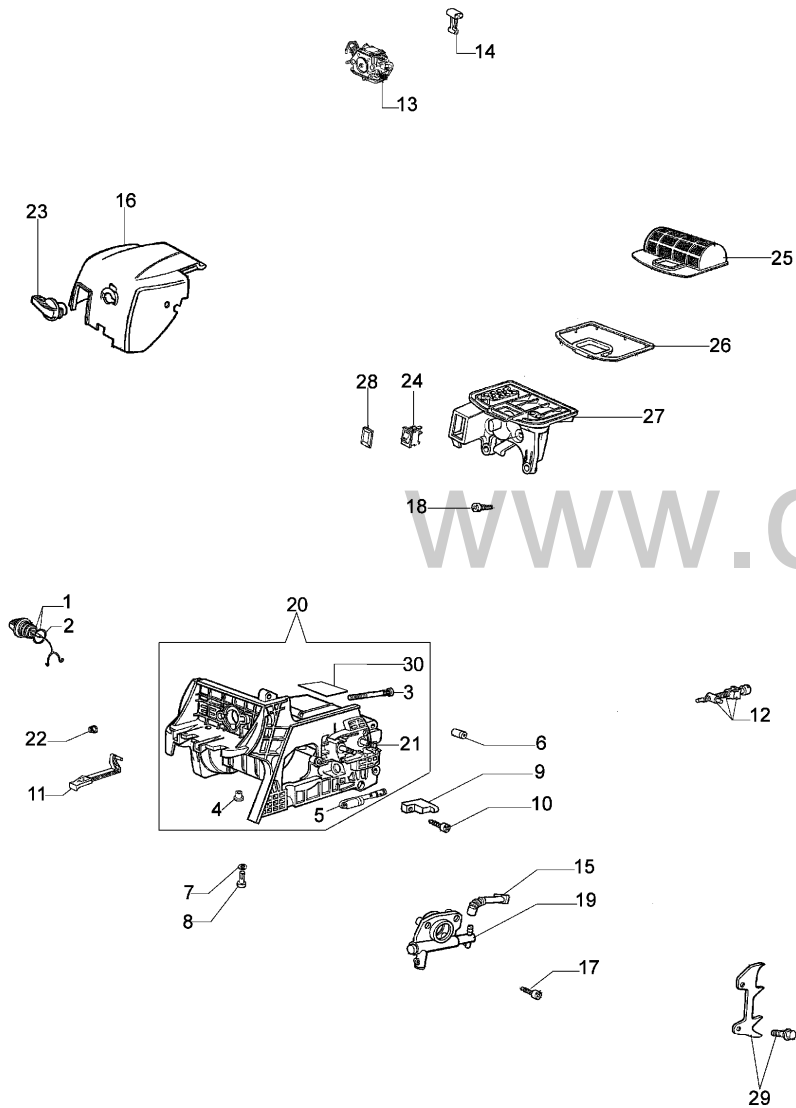

Drawing Crankcase and air filter

Drawing Crankcase and air filter

Reference	Qty	Item number	Description
1	1	50052005R	Tank cap
2	1	3049025	O-ring
3	2	50070067A	Rod
4	4	50050067	Spacer
5	1	50052006A	Oil filter
6	1	097000229R	Breather valve
7	4	3833073	Washer
8	4	3860096	Screw
9	1	094600369R	Guard
10	1	094600041R	Screw
11	1	50050269B	Starter lever
12	1	50050133	Tensioner kit
13	1	50050260	Carburetor WT-562
14	1	50050121	Screw guide
15	1	50050049R	Hose
16	1	50050037	Cover
17	3	3960074	Screw
18	2	3960057R	Screw
19	1	50050020R	Oil pump
20	1	50060091R	Crankcase
21	2	50050052	Stud
22	1	3933100R	Nut
23	1	50050034	Knob
24	1	2317021R	Switch
25	1	50050036AR	Air filter
25	1	50050331R	Air filter optional
26	1	50050056BR	Gasket
27	1	50050035B	Support
28	1	2317013	Guard
29	1	50062023	Spike
30	1	50050122	Guard