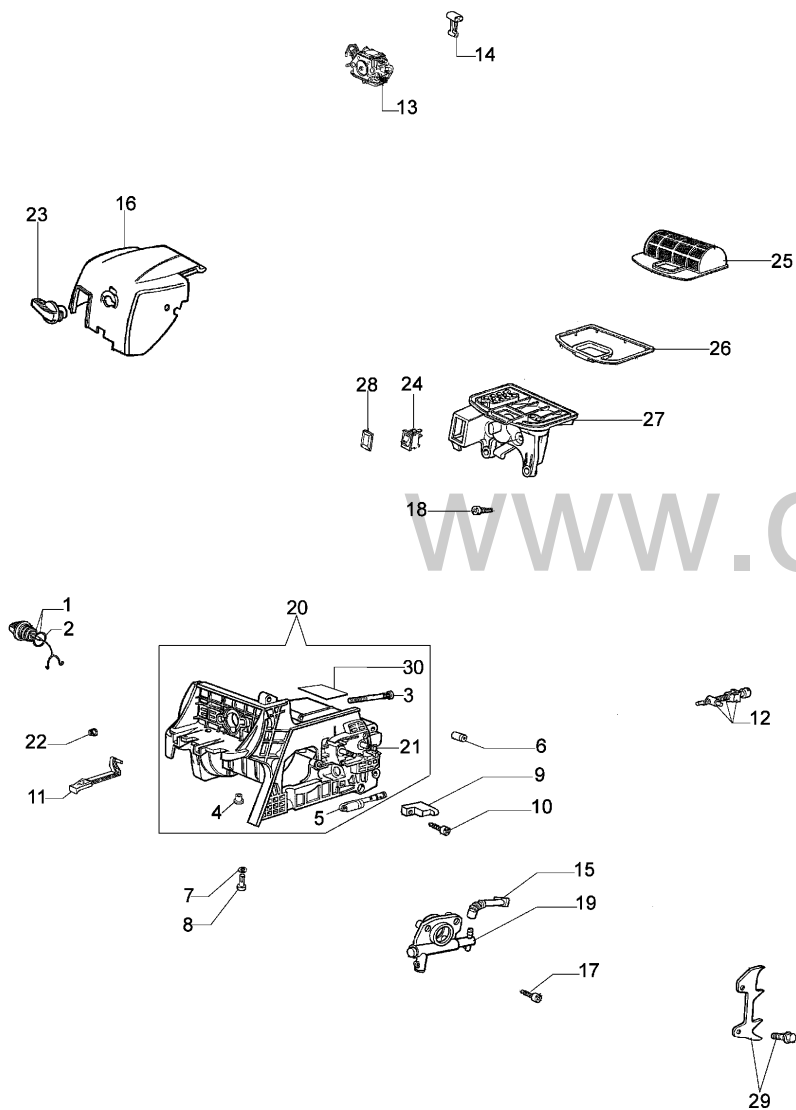

Drawing Crankcase and air filter

Drawing Crankcase and air filter

Reference	Qty	Item number	Description
1	1	50052005R	Tank cap
2	1	3049025	O-ring
3	2	50070067A	Rod
4	4	50050067	Spacer
5	1	50052006A	Oil filter
6	1	097000229R	Breather valve
7	4	3833073	Washer
8	4	3860096	Screw
9	1	094600369R	Guard
10	1	094600041R	Screw
11	1	50050269B	Starter lever
12	1	50050133	Tensioner kit
13	1	50050260	Carburetor WT-562
14	1	50050121	Screw guide
15	1	50050049R	Hose
16	1	50050037	Cover
17	3	3960074	Screw
18	2	3960057R	Screw
19	1	50050020R	Oil pump
20	1	50060091R	Crankcase
21	2	50050052	Stud
22	1	3933100R	Nut
23	1	50050171	Knob
24	1	2317021R	Switch
25	1	50050036AR	Air filter
25	1	50050331R	Air filter optional
26	1	50050034	Knob
27	1	50050035B	Support
28	1	2317013	Guard
29	1	50062023	Spike
30	1	50050122	Guard