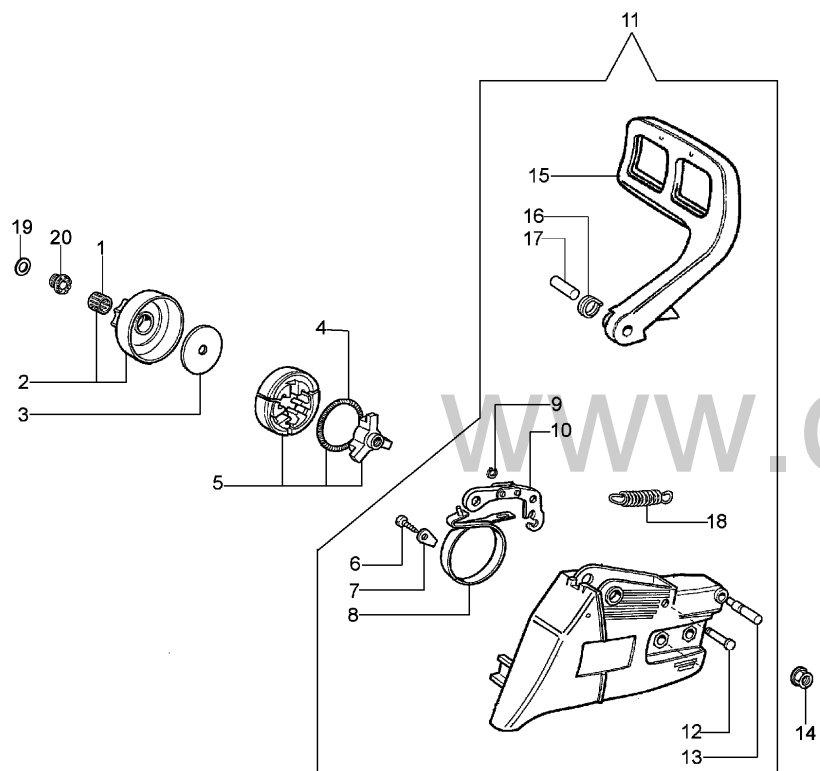

16 ■ KIT RIPARAZIONE
REPAIR KIT
22 ● KIT MEMBRANE & GUARNIZIONI
DIAPHRAGM & GASKET SET

Refer ence	Qty	Item number	Description
1	1	094600148	Spring
2	1	074000240	Adjust.screw
3	1	095000141	Shutter
4	4	003300209	Screw
5	1	094600208	Spring
6	1	50050112	Shaft
7	1	035000165	Spring
8	1	50050104	Screw L
9	1	50050105	Screw H
10	1	093500115	Spring
11	4	035000162	Screw
12	1	2318191	Cover
13	1	003300202	Screw
14	1	003300201	Spindle
15	1	50050115	Spring
16	1	094600209	Repair kit
17	1	50050111	Lever
18	1	50050109	Bushing
19	1	003300036	Fittings
20	1	50050107	Cover
21	1	003300197	Screw
22	1	094600210	Diaph.+gasket
23	1	50050260	Carburetor WT-562
24	1	094600140	Shutter
25	1	50050117	Screw
26	1	50050113	Shaft
27	1	50050110	Bushing
28	1	50050108	Throttle lever
29	1	50050121	Screw guide
37	1	2318942	Screw L
38	1	2318943	Screw H
39	1	2318695	Cap
40	1	2318694	Cap

Reference	Qty	Item number	Description
1	1	50030372	Bearing
2	1	50050136A	Chain sprocket 3/8
3	1	004000352	Washer
4	1	094500029	Spring
5	1	094000129AR	Clutch
6	1	3960070	Screw
7	1	50050125R	Plate
8	1	50050039	Brake band
9	1	3026003	Ring
10	1	097000146	Lever
11	1	50052002AR	Chain cover
12	1	097000106	Pin
13	1	50050064	Pin
14	2	50010148R	Nut
15	1	50050040	Guard
16	1	50010088AR	Spring
17	1	50050066	Pin
18	1	095000219	Spring
19	1	004400285	Washer
20	1	50050025	Worm gear 3/8

Reference	Qty	Item number	Description
1	3	097000061A	Screw
2	3	50050047	Spring
3	1	50052044	Carb/throttle s
4	1	50050214	Cover
5	1	097000028R	Throttle spring
6	1	50050123R	Strap
7	1	50120029R	Fuel tank
8	2	50052005R	Tank cap
9	2	3960073	Screw
10	2	3049025	O-ring
11	1	094600450R	Fuel filter
12	4	094600041R	Screw
13	1	3960057R	Screw
14	1	50050070A	Hose
15	1	50050046AR	Lever
16	2	50010061R	Shock absorber
17	1	3918010	Washer
18	1	50050072	Cap
19	1	094500575R	Spring
20	1	094500577A	Valve
21	1	50050071	Breather valve
22	3	50050182R	Support
23	1	50070197A	Knob
24	1	50050044A	Throttle rod
25	2	3059017	Band
26	1	50050119	Plate