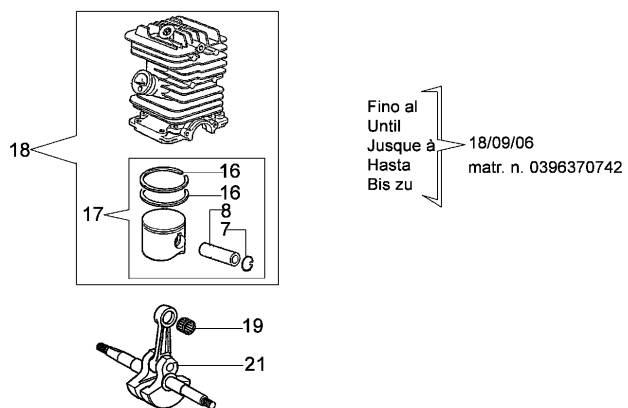

Refer ence	Qty	Item number	Description
1	1	3055114	Spark plug
2	2	50050032	Screw
3	4	3801047	Screw
4	2	3960073	Screw
5	1	3050022R	Seal ring
6	2	50110043R	Spacer
7	2	004900061R	Ring
8	1	50050222	Piston pin
9	1	094600103	Band
10	1	50110045R	Crankshaft
11	2	50060076	Gasket
12	1	50050010	Manifold
13	2	3933100R	Nut
14	2	094000006	Bearing
15	1	50050027A	Muffler
16	1	004000015R	Piston ring d.40
17	1	50060027A	Piston assy Ø40
18	1	50060028B	Cylinder
19	1	3037013	Bearing
20	1	3050024R	Seal ring
21	1	50050001	Crankshaft
22	1	50050016R	Cover
23	1	50110044	Needle roller bea
24	1	50110047R	Piston pin
25	1	50120034	Piston assy
26	1	50060103	Ompl. cylinder Ø40