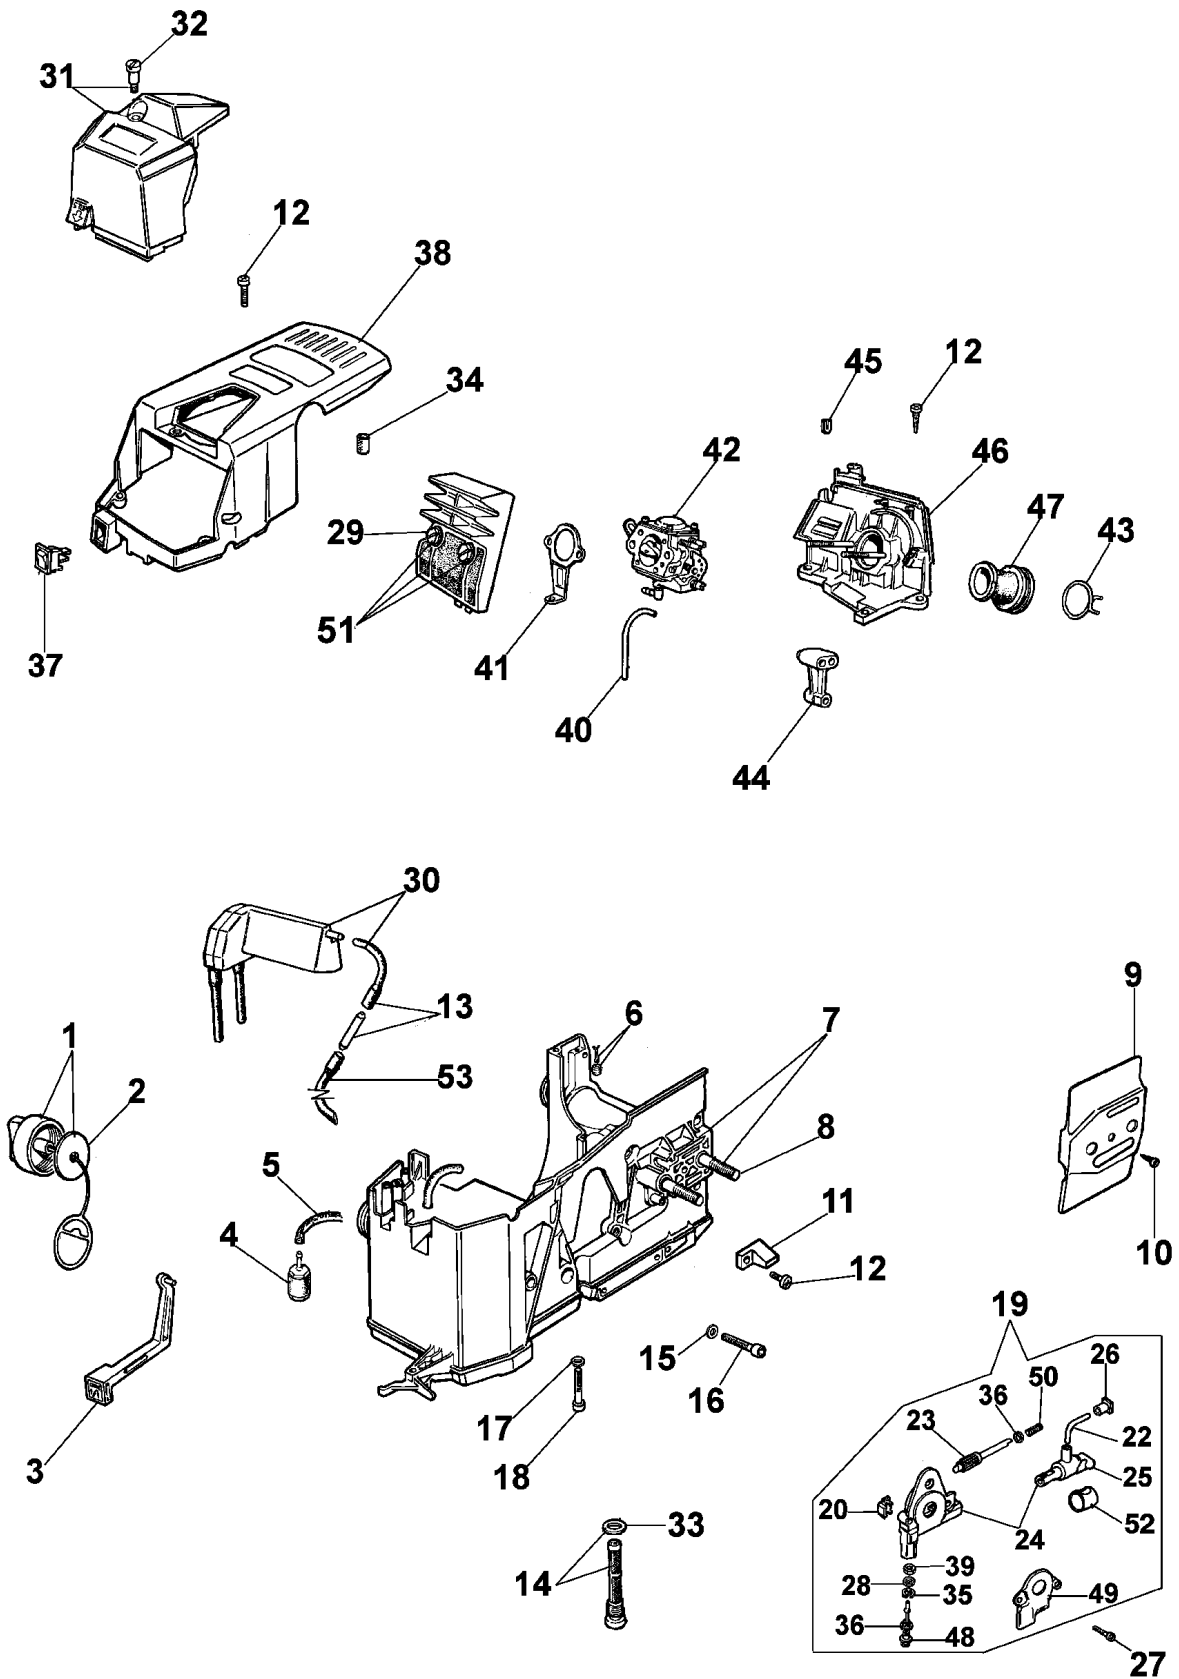

Drawing Crankcase

Reference	Qty	Item number	Description
1	1	093500422R	Cap
2	1	094000078	Gasket
3	1	094600365A	Starter lever
4	1	50010218R	Fuel filter
5	1	094600172	Hose
6	1	094600079	Body
7	1	095100127	Tank
8	2	094500141AR	Stud
9	1	094600044	Plate
10	1	012000028	Screw
11	1	094600369R	Guard
12	7	094600041AR	Screw
13	1	035000081	Complete valve
14	1	094500390A	Oil filter
15	3	3819006	Washer
16	3	005100987	Screw
17	4	3833073	Washer
18	4	006100303	Screw
19	1	094600339	Oil pump
20	1	094100024	Clamp
22	1	094600063	Pipe
23	1	094600030	Piston pump
24	1	094600220	Pump body
25	1	094600046A	Fittings
26	1	094600062	Fittings
27	3	093000140	Screw
28	1	074000167	Cap
29	1	005200941	Pipe
30	1	094100027A	Hose
31	1	094600367	Cover
32	1	093000468A	Screw
33	1	094500010A	Washer
34	1	094500183	Hose
35	1	094100008A	Filter support
36	1	094100009	Air filter
37	1	2317021R	Switch
38	1	094600449	Cover
39	1	094600112	Nut
40	1	094600126	Hose
41	1	094600056	Flange
42	1	094100179	Carburetor WT-494
43	1	094600103	Band
44	1	094600070	Screw guide
45	1	005000347A	Grommet
46	1	094600131B	Support
47	1	094600018	Manifold

Drawing Crankcase