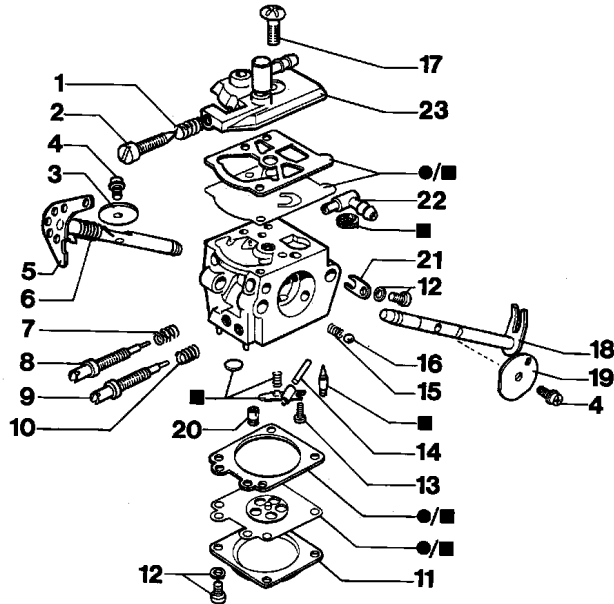

Drawing Crankcase

Drawing

Crankcase

Reference	Qty	Item number	Description
48	1	094600032	Screw
49	1	094600335	Plate
50	1	094600072A	Spring
51	1	094600036B	Air filter
52	1	094600359	Clamp
53	1	094100027A	Hose

Drawing Handle and chain brake

Reference	Qty	Item number	Description
1	1	094500033	Washer
2	1	005000165	Bearing
3	1	094500761	Clutch drum .325
4	1	004000352	Washer
5	1	094000129AR	Clutch
6	1	094500029	Spring
7	10	094600041AR	Screw
8	1	094600198	Plate
9	1	095000286	Plate
10	1	094600382	Chain cover
11	1	095000219	Spring
12	1	095000291	Pin
13	1	095000226	Pin
14	1	095000222	Guard
15	1	094600370	Cover
16	1	095000220	Spring
17	1	095000290	Pin
18	1	094600410	Chain cover
19	1	094600381AR	Guard
20	1	50012026	Chain tensioner screw
21	1	50010079	Clamp
22	1	094600074	Spike
23	2	50010148R	Nut
24	1	094600178	Brake band
25	1	094600068C	Spring
26	1	094600411	Lever
27	1	094600377R	Cover
28	3	094600101A	Spring
29	1	094600077	Strap
30	1	094600374	Handle
31	1	094600375	Handle
32	1	099900297	Screw
33	1	094600376R	Handle
34	1	094600059	Throttle cable
35	1	094600451	Washer
36	1	094600198	Plate
37	1	094500298	Clutch drum
38	1	094500046	Ring