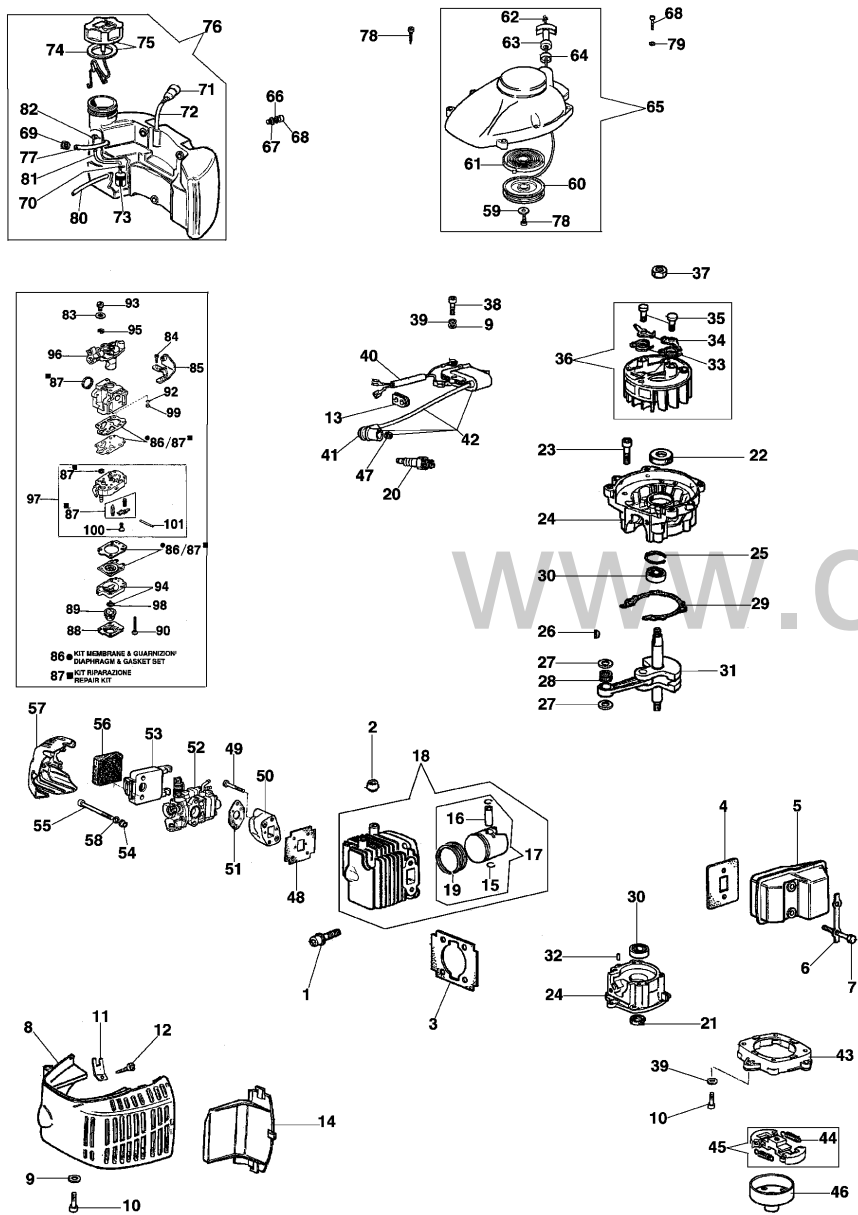

Refer ence	Qty	Item number	Description
100	1	2318569	Screw
101	1	003300201	Spindle

www.oleomac.hu