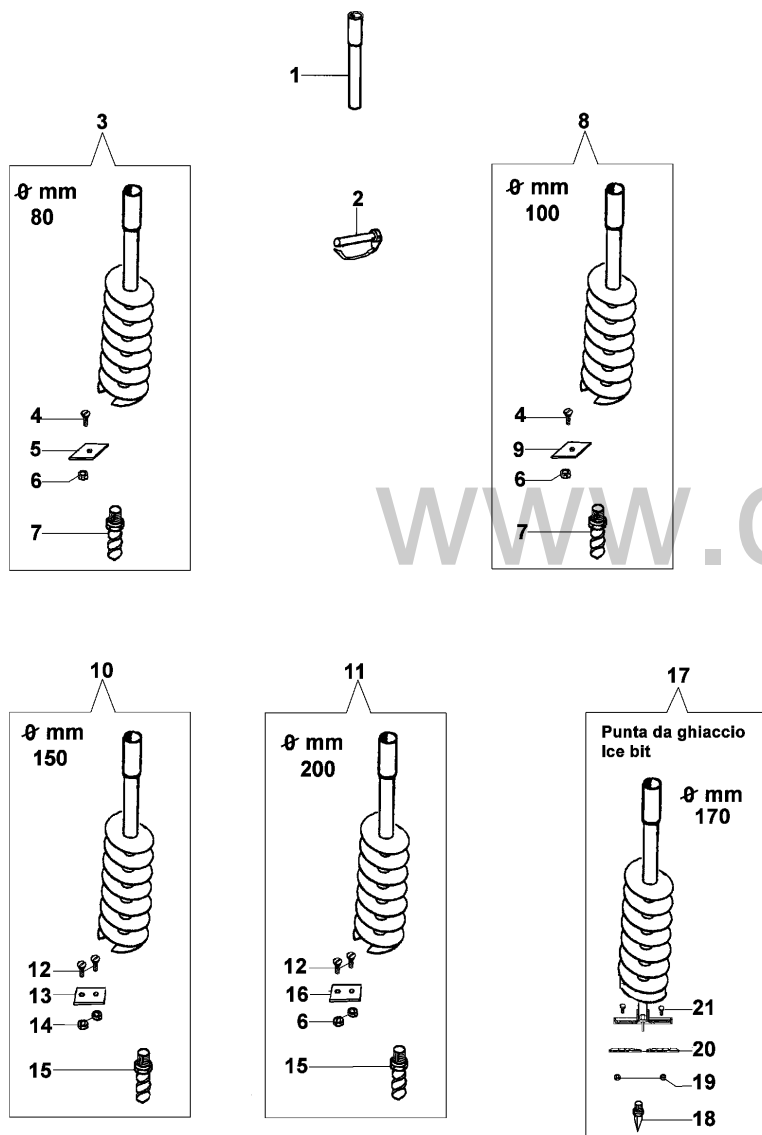

Drawing Drills

Drawing Drills

Refer	Qty	Item number	Description
ence			
1	1	375100101	Extension
2	1	3033139	Pin
3	1	375100028A	Single flute bit Ø8x100 cm
4	2	3802007	Screw
5	1	375100091A	Blade 8 cm
6	2	3912008	Nut
7	1	375100090A	Bit 8 cm
8	1	375100029A	Single flute bit Ø10x100 cm
9	1	375100092A	Blade cm 10
10	1	375100030A	Single flute bit Ø15x100 cm
11	1	375100031A	Single flute bit Ø20x100 cm
12	2	028000055R	Screw
13	1	375100093A	Blade cm 15
14	2	006000091	Nut
15	1	375100088A	Bit 10/15/20 cm
16	1	375100094A	Blade cm 20
17	1	375100110	Ice bit d.170
18	1	375100112	Ice bit head
19	2	3914003	Nut
20	2	375100113	Blade
21	2	3806022	Screw

Refer	Qty	Item number	Description
ence			
1	1	375100012A	Washer
2	1	375100011A	Clutch drum
3	1	4190033	Gear case
4	2	3035019R	Bearing
5	2	094000006	Bearing
6	1	375100075A	Sprocket
7	4	3801013	Screw
8	1	3078012	Washer
9	1	3906103	Screw
10	1	4190036	Cover
11	4	3801030	Screw
12	1	375200054	Handle
13	4	3916006	Washer
14	4	3819010	Washer
15	4	3801021	Screw
16	4	094600042	Pin
17	1	4190071	Handle
18	1	4190015A	Cable
19	4	3914003	Nut
20	4	3819006	Washer
21	1	3024015	Seeger ring
22	1	3025022	Seeger ring
23	1	3034014	Bearing
24	1	375100076B	Sprocket
25	1	302000029	Bearing
26	2	3801016	Screw
27	1	3050020	Seal ring
28	1	4095032A	Knob
29	1	4174245BR	Throttle lever
30	1	4190016	Throttle cable
31	1	4138361R	Spring
32	2	3960029	Screw
33	1	4174246R	Lever
34	1	4138360R	Spring
35	1	2317021R	Switch
36	1	4100098BR	Spring
37	1	3960021	Screw
38	1	4138359R	Button
39	1	61040131R	Handle
40	1	3914003	Nut
41	1	4138358R	Button
42	1	375100025	Throttle lever
43	1	53020003	Throttle cable