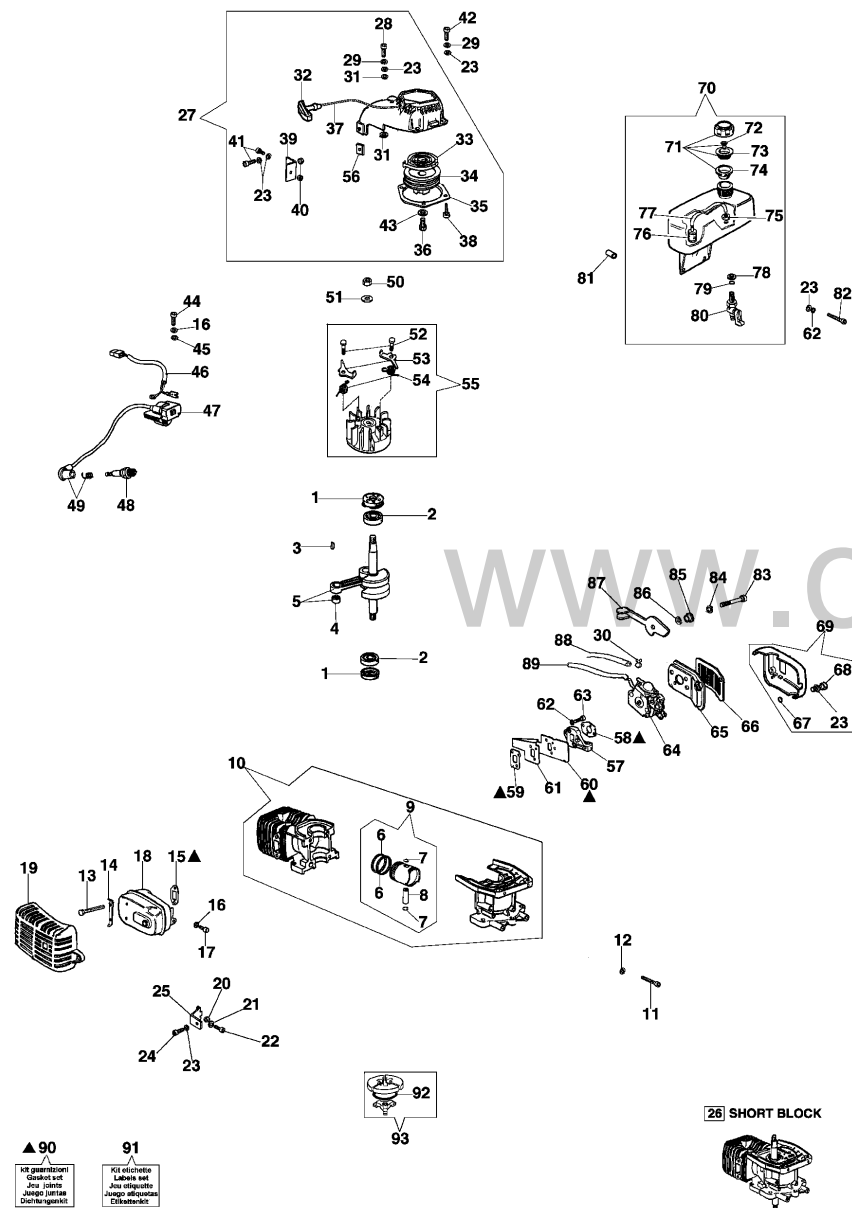

Refer	Qty	Item number	Description
ence			
1	2	3050009	Seal ring
2	2	3034011	Bearing
3	1	4098232R	Key
4	1	3037013	Bearing
5	1	4100311	Crankshaft
6	2	004000015R	Piston ring d.40
7	2	004900061R	Ring
8	1	4179036	Piston pin
9	1	4138484A	Piston assy Ø40
10	1	4138490	Crankcase assy
11	4	3801014	Screw
12	4	3833073	Washer
13	2	3806044	Screw
14	1	4095211R	Plate
15	1	4095036	Gasket
16	1	3819005	Washer
17	1	007200859	Screw
18	1	4098034DR	Muffler
19	1	4098465A	Muffler cover
20	1	3914003	Nut
21	1	3819010	Washer
22	1	3801019	Screw
23	15	3916005	Washer
24	1	3801010R	Screw
25	1	4151097	Support
26	1	4138455R	Short block
27	1	4157079A	Starter case
28	1	3801015	Screw
29	1	3819006	Washer
30	1	4098377	Clip
31	1	3078009	Washer
32	1	4191020A	Handle
33	1	004000132R	Spring
34	1	4098072	Pulley
35	1	4151253	Flange
36	1	3960111	Screw
37	1	4098073R	Starter rope
38	4	3960056	Screw
39	1	4151135	Support
40	2	3914003	Nut
41	1	3801009	Screw
42	2	3801010R	Screw
43	4	3918006	Washer
44	2	3801003	Screw
45	2	3916004	Washer
46	1	4179087A	Cable
47	1	4138722R	Ignition coil
48	1	005000019	Spark plug
49	1	4098064R	Spark plug cap