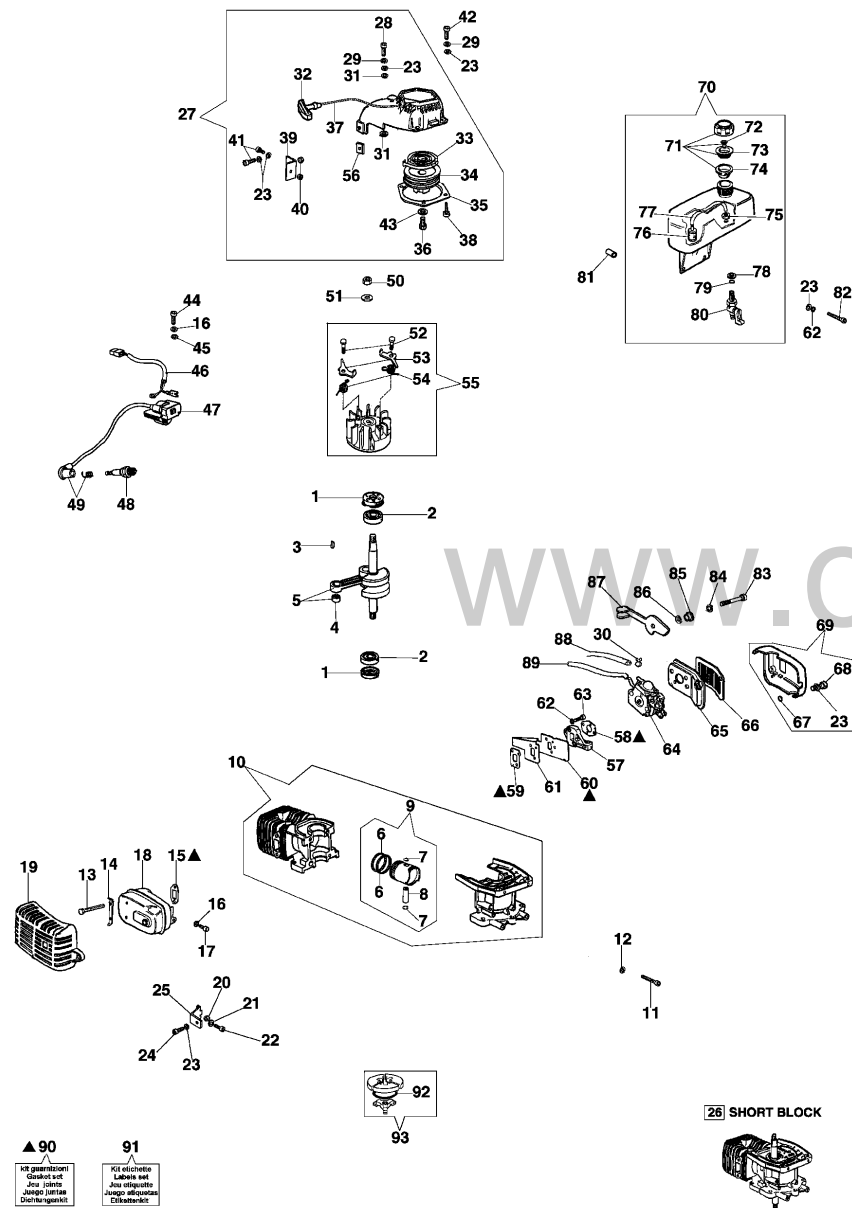

Refer	Qty	Item number	Description
ence			
50	1	3912009	Nut
51	1	3916008R	Washer
52	2	4161151	Pin
53	2	4138441	Pawl
54	2	4161186A	Spring
55	1	4138446AR	Flywheel
56	1	4151106	Plate
57	1	4174150	Insulator
58	1	4174093AR	Gasket
59	1	4098030R	Gasket
60	1	4174087AR	Gasket
61	4	4151134	Deflector
62	2	3819006	Washer
63	1	3801015	Screw
64	1	2318930R	Carburetor C1Q-E6A
65	1	4098008	Support
66	2	4098025	Air filter
67	2	3049004	O-ring
68	1	3908009	Screw
69	1	4100372C	Filter cover
70	1	375100035C	Fuel tank
71	1	074000228AR	Complete cap
72	1	4098658AR	Breather valve
73	1	074000228AR	Complete cap
74	1	072700029	Gasket
75	1	3912011	Nut
76	1	094600450R	Fuel filter
77	1	094000215A	Hose
78	1	3055098	Washer
79	1	3049006R	O-ring
80	1	3055048	Cock
81	2	375100006	Spacer
82	2	3801016	Screw
83	1	3801014	Screw
84	1	3833073	Washer
85	1	4098019	Washer
86	1	3833080	Washer
87	1	4098010	Lever
88	1	375200089	Hose
89	1	4174127	Hose
90	1	53022006	Gasket set
91	1	53020007	Labels kit
92	1	004900137B	Spring
93	1	375100036A	Clutch