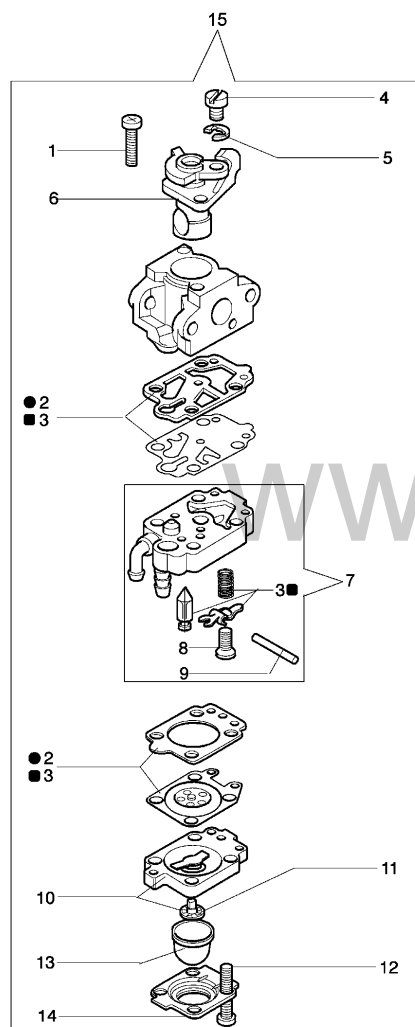

Walbro WYL-159A

● 2 KIT MEMBRANE & GUARNIZIONI
DIAPHRAGM & GASKET SET

■ 3 KIT RIPARAZIONE
REPAIR KIT

Reference	Qty	Item number	Description
1	2	2318954	Screw
2	1	2318590	Gasket set
3	1	2318591	Repair kit
4	1	2318577	Adjuster nut
5	1	2318189	Ring
6	1	2318958	Valve
7	1	2318567	Pump body
8	1	2318569	Screw
9	1	003300201	Spindle
10	1	003300201	Spindle
11	1	2318592	Valve
12	4	2318585	Screw
13	1	2318572	Fuel pump
14	1	2318571	Cover
15	1	2318947R	Carburetor WYL-205