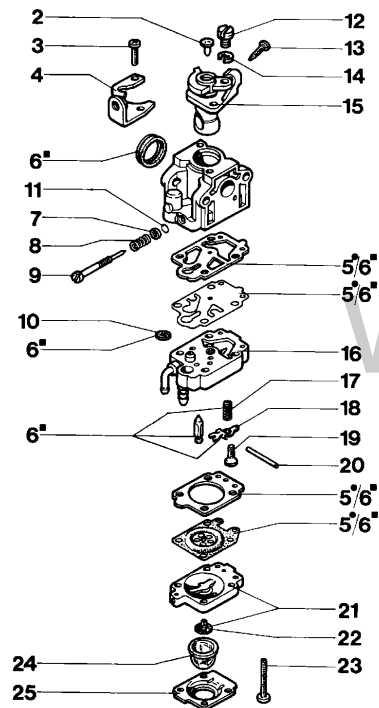

1 WALBRO WYK 26A

- 5 ● KIT MEMBRANE & GUARNIZIONI
DIAPHRAGM & GASKET SET
- 6 ■ KIT RIPARAZIONE
REPAIR KIT

Refer	Qty	Item number	Description
ence			
1		2318560R	Carburetor WYK-26A
2		2318578	Cap
3		2318580	Screw
4		2318581	Support
5		2318590	Gasket set
6		2318591	Repair kit
7		2318588	Washer
8		2318587	Spring
9		2318586	Screw H
10		2318571	Cover
11		2318589	Seal ring
12		2318577	Adjuster nut
13		2318583	Screw
14		2318189	Ring
15		2318579	Valve
16		2318567	Pump body
17		2318568	Spring
18		003300200	Compensator
19		2318569	Screw
20		003300201	Spindle
21		2318570	Pump body
22		2318592	Valve
23		2318585	Screw
24		2318572	Fuel pump
25		2318571	Cover

Refer	Qty	Item number	Description
ence			
1	1	3025019	Ring
2	2	3801015	Screw
3	2	61170132	Grommet
4	1	4160262B	Knob
5	8	3801013	Screw
6	8	3819006	Washer
7	1	074000183R	Clamp
8	1	3960021	Screw
9	1	4100456R	Guard
10	1	4160011R	Tube Ø26
11	3	3914003	Nut
12	1	2317021R	Switch
13	1	4138358R	Button
14	1	4138360R	Spring
15	1	4174246R	Lever
16	1	4174245BR	Throttle lever
17	1	4138361R	Spring
18	1	3801008	Screw
19	1	4100098BR	Spring
20	2	3960029	Screw
21	2	3801016	Screw
22	1	4095032A	Knob
23	1	4174187B	Handlebar
24	1	61040131R	Handle
25	1	4161439A	Throttle cable
26	1	4161440A	Cable
27	1	4161477A	Handlebar
28	1	4161330A	Drive shaft
29	2	072700082R	Shock absorber
30	1	3801015	Screw
31	1	4138359R	Button
32	1	4160012AR	Bevel gear Ø26
33	1	3024010R	Snap ring
34	1	3035005R	Bearing
35	1	4161619R	Compl. band
36	1	3025018	Seeger ring
37	1	3035023	Bearing
38	1	3035012	Bearing
39	1	4138311A	Washer
40	1	3025009	Seeger ring
41	1	4160139	Bevel gear set
42	1	4138428	Cap
43	1	4160338	Gear case
44	1	4162177A	Guard
45	1	3806069R	Screw
46	1	3034011	Bearing
47	1	4162178	Spring
48	1	3025021	Ring
49	1	3916008R	Washer