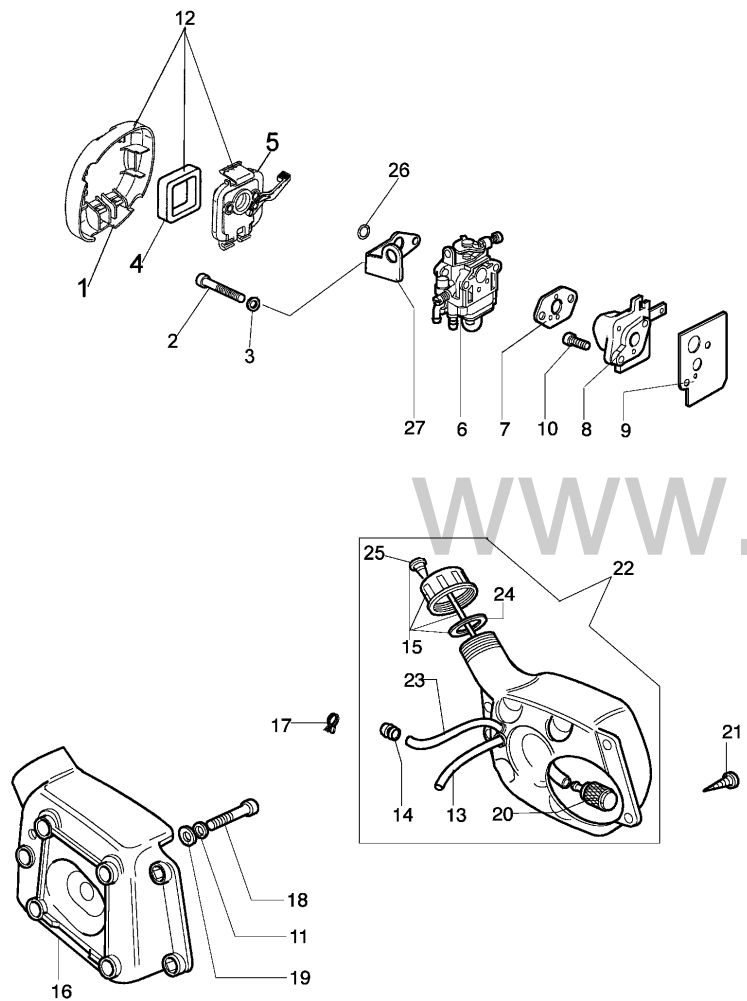

Drawing Fuel tank and air filter

Drawing Fuel tank and air filter

Refer	Qty	Item number	Description
ence			
1	1	61160011	Cover
2	2	61052009B	Screw
3	2	3833073	Washer
4	1	61160014	Air filter
5	1	61162007R	Filter support
6	1	2318947R	Carburetor WYL-205
7	1	4161438	Gasket
8	1	4160428	Insulator
9	1	4160294	Gasket
10	2	3801047	Screw
11	1	3819006	Washer
12	1	61162017A	Air filter kit
13	1	61060012A	Hose
14	1	4161211	Bush
15	1	61152006	Cap
16	1	61060011A	Support
17	1	4098377	Clip
18	1	3801017R	Screw
19	1	3918005	Washer
20	1	094600450R	Fuel filter
21	2	3960057R	Screw
22	1	61152005	Tank
23	1	4138489	Hose
24	1	4138388	Gasket
25	1	4098658AR	Breather valve
26	1	3049040	O-ring
27	1	61150023	Flange