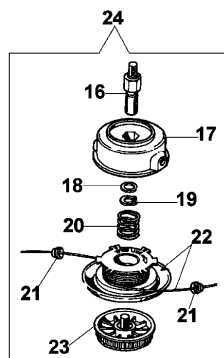

Drawing Accessories

Drawing Accessories

Refer	Qty	Item number	Description
ence			
1	1	61012010	Tool kit
2	1	4160463R	Harness
3	2	3914003	Nut
4	2	3916005	Washer
5	2	3910005	Screw
6	2	4160209	Spacer
7	1	4160236	Band
8	2	3960040R	Screws
9	1	4138682	Plate
10	4	3819006	Washer
11	4	3801011	Screw
12	1	4174275R	Blade
13	1	4179113A	Skirt w/blade
14	1	4161507A	Guard assy
15	1	4095568R	Disk
16	1	61060013	Pin
17	1	070000192	Cover
18	1	3064004A	Washer
19	1	3024012	Ring
20	1	071000010A	Spring
21	2	070000193R	Bushing
22	1	61062006R	Nylon spool
23	1	071000006B	Knob
24	1	63029008A	Nylon head Ø2
25	1	4161591	Labels set