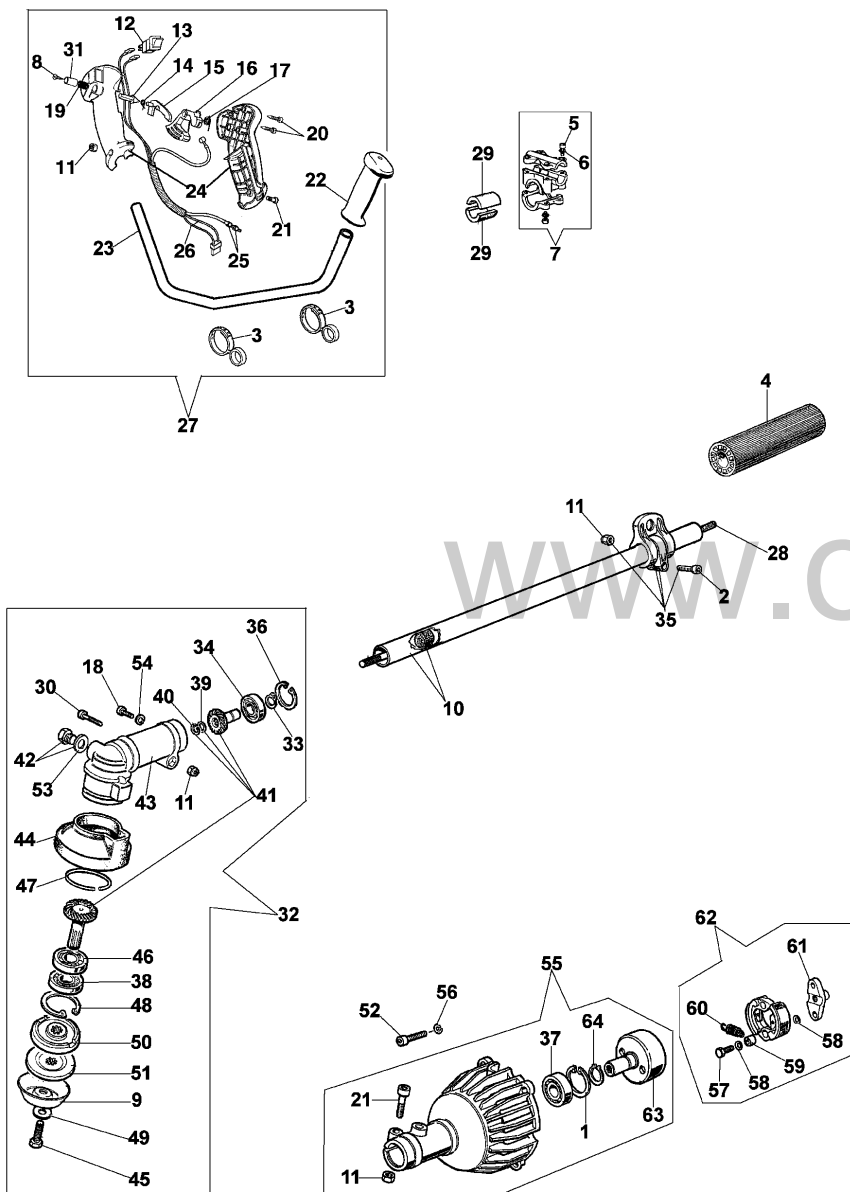

Refer	Qty	Item number	Description
ence			
1	1	3025019	Ring
2	2	3801015	Screw
3	2	61170132	Grommet
4	1	4160262B	Knob
5	8	3801013	Screw
6	8	3819006	Washer
7	1	074000183R	Clamp
8	1	3960021	Screw
9	1	4100456R	Guard
10	1	4160011R	Tube Ø26
11	3	3914003	Nut
12	1	2317021R	Switch
13	1	4138358R	Button
14	1	4138360R	Spring
15	1	4174246R	Lever
16	1	4174245BR	Throttle lever
17	1	4138361R	Spring
18	1	3801008	Screw
19	1	4100098BR	Spring
20	2	3960029	Screw
21	2	3801016	Screw
22	1	4095032A	Knob
23	1	4174187B	Handlebar
24	1	61040131R	Handle
25	1	4161439A	Throttle cable
26	1	4161440A	Cable
27	1	4161477A	Handlebar
28	1	4161330A	Drive shaft
29	2	072700082R	Shock absorber
30	1	3801015	Screw
31	1	4138359R	Button
32	1	4160012AR	Bevel gear Ø26
33	1	3024010R	Snap ring
34	1	3035005R	Bearing
35	1	4161619R	Compl. band
36	1	3025018	Seeger ring
37	1	3035023	Bearing
38	1	3035012	Bearing
39	1	4138311A	Washer
40	1	3025009	Seeger ring
41	1	4160139	Bevel gear set
42	1	4138428	Cap
43	1	4160338	Gear case
44	1	4162177A	Guard
45	1	3806069R	Screw
46	1	3034011	Bearing
47	1	4162178	Spring
48	1	3025021	Ring
49	1	3916008R	Washer