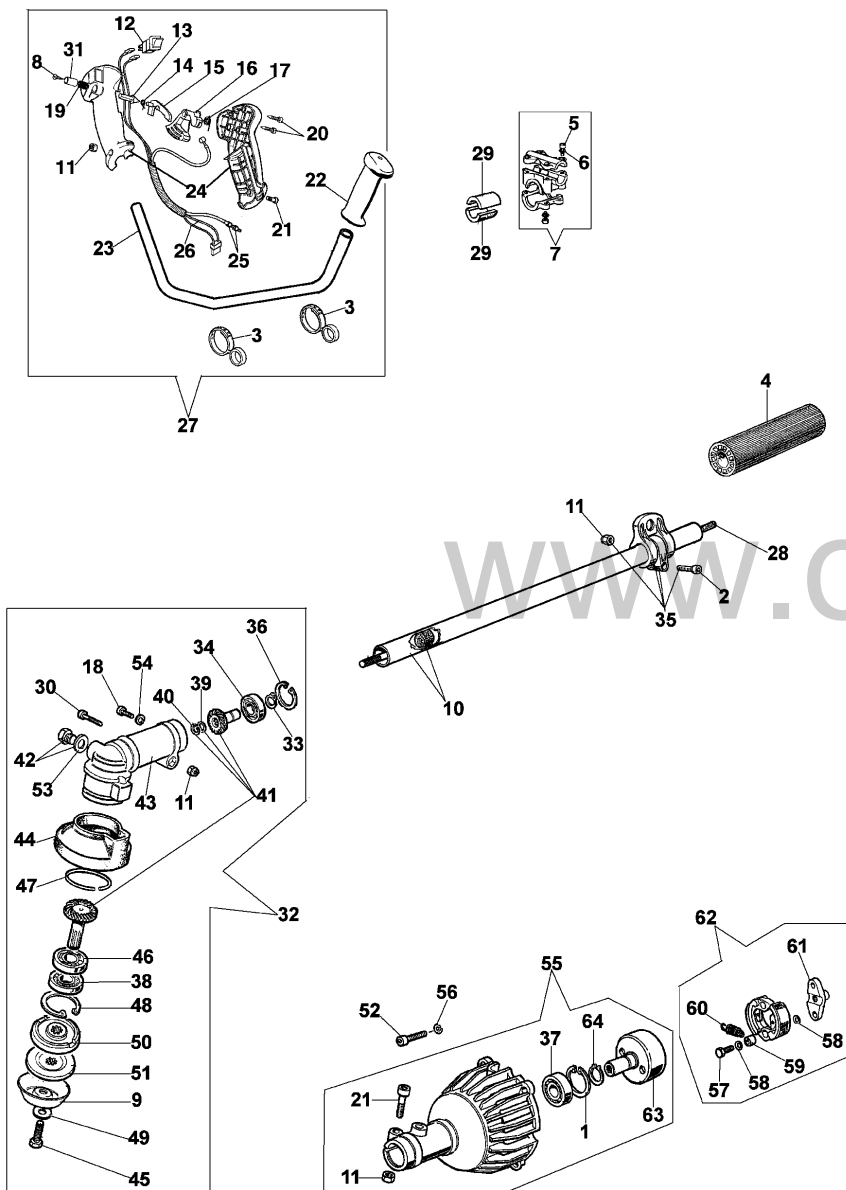

Refer	Qty	Item number	Description
ence			
50	1	3819006	Washer
51	1	4160026R	Pin

Drawing Fuel tank and air filter

Drawing Fuel tank and air filter

Refer	Qty	Item number	Description
ence			
1	1	61160011	Cover
2	2	61052009B	Screw
3	2	3833073	Washer
4	1	61160014	Air filter
5	1	61162007R	Filter support
6	1	2318947R	Carburetor WYL-205
7	1	4161438	Gasket
8	1	4160428	Insulator
9	1	4160294	Gasket
10	2	3801047	Screw
11	1	3819006	Washer
12	1	61162017A	Air filter kit
13	1	61060012A	Hose
14	1	4161211	Bush
15	1	61152006	Cap
16	1	61060011A	Support
17	1	4098377	Clip
18	1	3801017R	Screw
19	1	3918005	Washer
20	1	094600450R	Fuel filter
21	2	3960057R	Screw
22	1	61152005	Tank
23	1	4138489	Hose
24	1	4138388	Gasket
25	1	4098658AR	Breather valve
26	1	3049040	O-ring
27	1	61150023	Flange

Refer	Qty	Item number	Description
ence			
1	1	3025019	Ring
2	2	3801015	Screw
3	2	61170132	Grommet
4	1	4160262B	Knob
5	8	3801013	Screw
6	8	3819006	Washer
7	1	074000183R	Clamp
8	1	3960021	Screw
9	1	4100456R	Guard
10	1	4160011R	Tube Ø26
11	3	3914003	Nut
12	1	2317021R	Switch
13	1	4138358R	Button
14	1	4138360R	Spring
15	1	4174246R	Lever
16	1	4174245BR	Throttle lever
17	1	4138361R	Spring
18	1	3801008	Screw
19	1	4100098BR	Spring
20	2	3960029	Screw
21	2	3801016	Screw
22	1	4095032A	Knob
23	1	4174187B	Handlebar
24	1	61040131R	Handle
25	1	4161439A	Throttle cable
26	1	4161440A	Cable
27	1	4161477A	Handlebar
28	1	4161330A	Drive shaft
29	2	072700082R	Shock absorber
30	1	3801015	Screw
31	1	4138359R	Button
32	1	4160012AR	Bevel gear Ø26
33	1	3024010R	Snap ring
34	1	3035005R	Bearing
35	1	4161619R	Compl. band
36	1	3025018	Seeger ring
37	1	3035023	Bearing
38	1	3035012	Bearing
39	1	4138311A	Washer
40	1	3025009	Seeger ring
41	1	4160139	Bevel gear set
42	1	4138428	Cap
43	1	4160338	Gear case
44	1	4162177A	Guard
45	1	3806069R	Screw
46	1	3034011	Bearing
47	1	4162178	Spring
48	1	3025021	Ring
49	1	3916008R	Washer