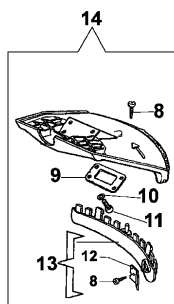

Drawing Accessories

Drawing Accessories

Refer	Qty	Item number	Description
ence			
1	1	61012010	Tool kit
2	1	4160463R	Harness
3	2	3914003	Nut
4	2	3916005	Washer
5	2	3910005	Screw
6	2	4160209	Spacer
7	1	4160236	Band
8	2	3960040R	Screws
9	1	4138682	Plate
10	4	3819006	Washer
11	4	3801011	Screw
12	1	4174275R	Blade
13	1	4179113A	Skirt w/blade
14	1	4161507A	Guard assy
15	1	4095568R	Disk
16	1	61060013	Pin
17	1	070000192	Cover
18	1	3064004A	Washer
19	1	3024012	Ring
20	1	071000010A	Spring
21	2	070000193R	Bushing
22	1	61062006R	Nylon spool
23	1	071000006B	Knob
24	1	63029008A	Nylon head Ø2
25	1	4161591	Labels set