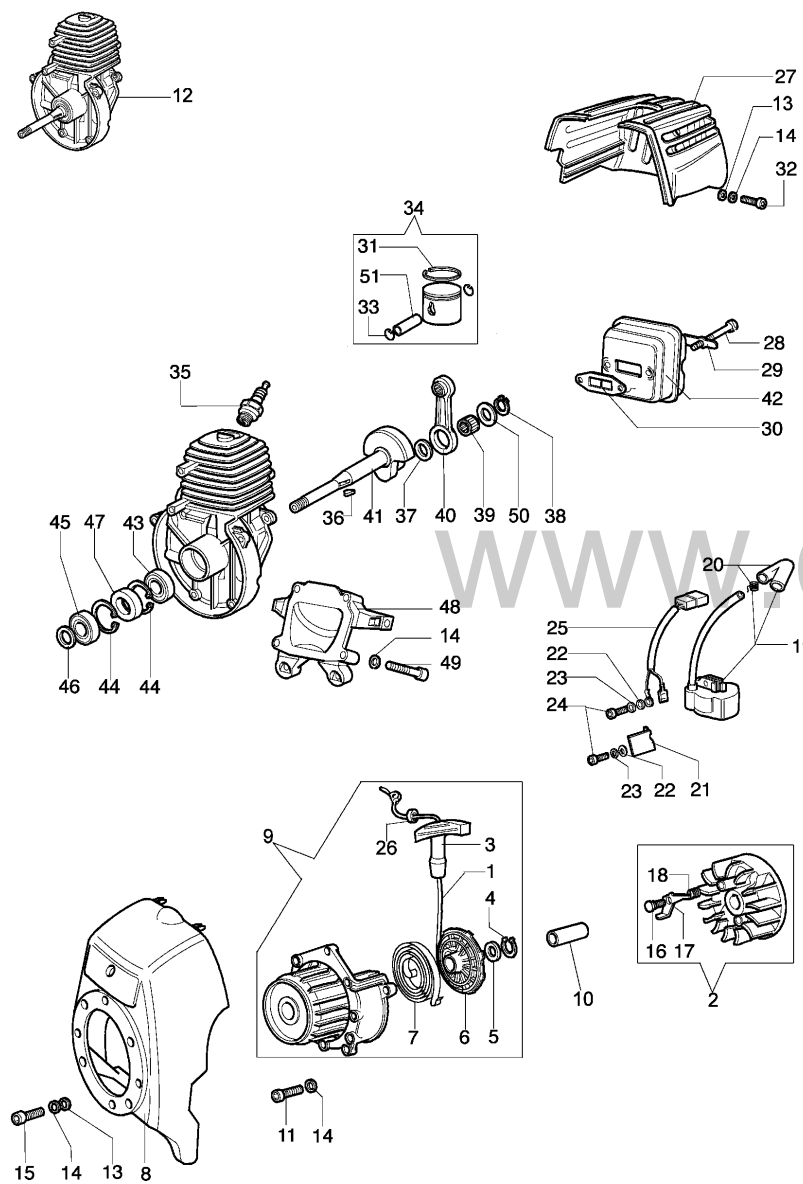

Refer	Qty	Item number	Description
ence			
1	1	4160125	Starter rope
2	1	4161264B	Flywheel
3	1	4191020A	Handle
4	1	3024018R	Ring
5	1	4161150R	Ring
6	1	4161148A	Pulley
7	1	004000132R	Spring
8	1	61060019	Starter case
9	1	4161160AR	Starter assy
10	1	4160072R	Spacer
11	4	3801011	Screw
12	1	4161570	Short block
13	4	3916005	Washer
14	4	3819006	Washer
15	4	3801009	Screw
16	2	4161151	Pin
17	1	4138441	Pawl
18	1	4161186A	Spring
19	1	4138722R	Ignition coil
20	1	4098064R	Spark plug cap
21	1	4160146A	Deflector
22	2	3916004	Washer
23	2	3819005	Washer
24	2	3801003	Screw
25	1	4161569	Cable
26	1	3916005	Washer
27	1	4160076A	Muffer cover
28	2	3806028	Screw
29	1	4095211R	Plate
30	1	61010011	Gasket
31	1	072700048R	Piston ring Ø34
32	1	3801010R	Screw
33	2	4160025R	Ring
34	1	4161030B	Piston assy Ø34
35	1	005000019	Spark plug
36	1	4098232R	Key
37	2	3064005AR	Washer
38	1	3024010R	Snap ring
39	1	3037006	Bearing
40	1	4161275	Connecting rod
41	1	4160479R	Crankshaft
42	1	61150018	Muffer
43	1	3035040R	Bearing
44	2	3025019	Ring
45	1	3035023	Bearing
46	1	4160124	Washer
47	1	3050007	Seal ring
48	1	4160074C	Cover
49	4	3801015	Screw