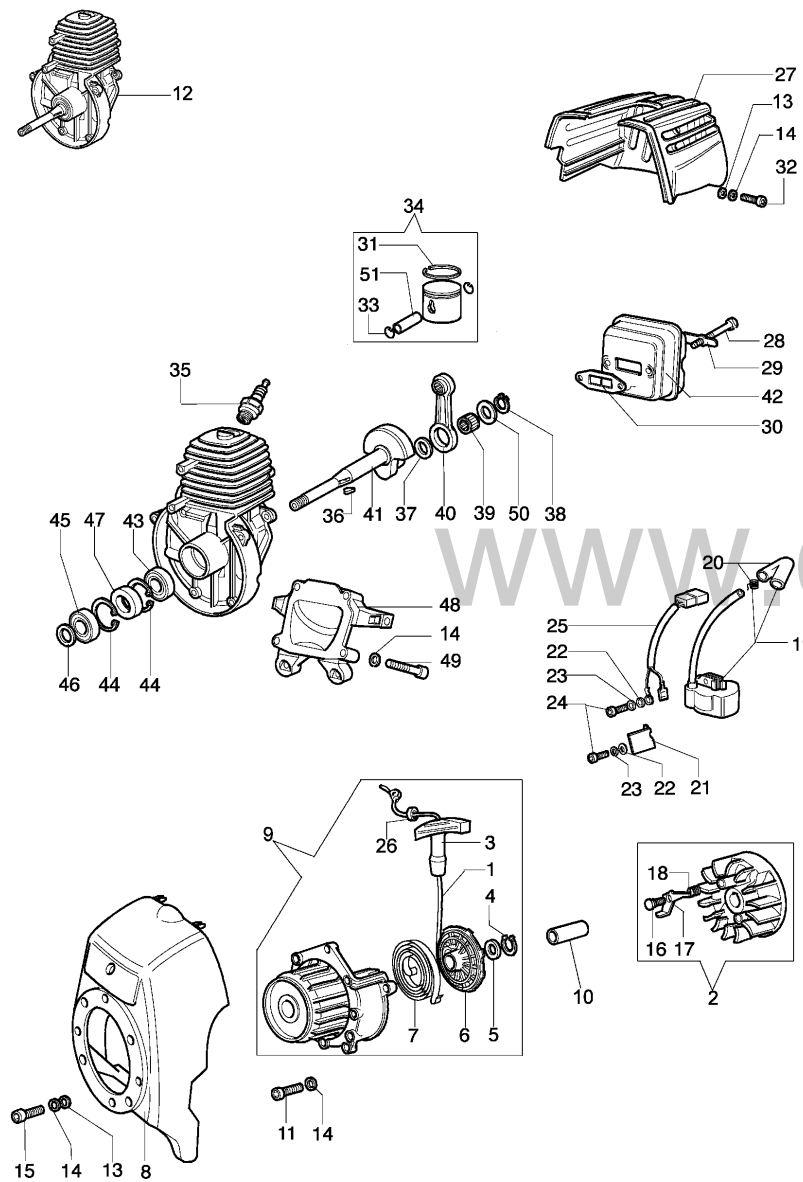

Walbro WYL-159A

● 2 KIT MEMBRANE & GUARNIZIONI
DIAPHRAGM & GASKET SET

■ 3 KIT RIPARAZIONE
REPAIR KIT

Reference	Qty	Item number	Description
1	2	2318954	Screw
2	1	2318590	Gasket set
3	1	2318591	Repair kit
4	1	2318577	Adjuster nut
5	1	2318189	Ring
6	1	2318958	Valve
7	1	2318567	Pump body
8	1	2318569	Screw
9	1	003300201	Spindle
10	1	003300201	Spindle
11	1	2318592	Valve
12	4	2318585	Screw
13	1	2318572	Fuel pump
14	1	2318571	Cover
15	1	2318947R	Carburetor WYL-205

Refer	Qty	Item number	Description
ence			
1	1	4160125	Starter rope
2	1	4161264B	Flywheel
3	1	4191020A	Handle
4	1	3024018R	Ring
5	1	4161150R	Ring
6	1	4161148A	Pulley
7	1	004000132R	Spring
8	1	61060019	Starter case
9	1	4161160AR	Starter assy
10	1	4160072R	Spacer
11	4	3801011	Screw
12	1	4161570	Short block
13	4	3916005	Washer
14	4	3819006	Washer
15	4	3801009	Screw
16	2	4161151	Pin
17	1	4138441	Pawl
18	1	4161186A	Spring
19	1	4138722R	Ignition coil
20	1	4098064R	Spark plug cap
21	1	4160146A	Deflector
22	2	3916004	Washer
23	2	3819005	Washer
24	2	3801003	Screw
25	1	4161569	Cable
26	1	3916005	Washer
27	1	4160076A	Muffer cover
28	2	3806028	Screw
29	1	4095211R	Plate
30	1	61010011	Gasket
31	1	072700048R	Piston ring Ø34
32	1	3801010R	Screw
33	2	4160025R	Ring
34	1	4161030B	Piston assy Ø34
35	1	005000019	Spark plug
36	1	4098232R	Key
37	2	3064005AR	Washer
38	1	3024010R	Snap ring
39	1	3037006	Bearing
40	1	4161275	Connecting rod
41	1	4160479R	Crankshaft
42	1	61150018	Muffer
43	1	3035040R	Bearing
44	2	3025019	Ring
45	1	3035023	Bearing
46	1	4160124	Washer
47	1	3050007	Seal ring
48	1	4160074C	Cover
49	4	3801015	Screw