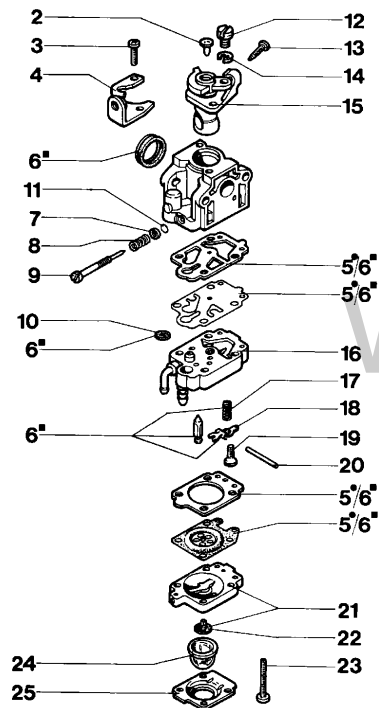

1 WALBRO WYK 26A

- 5 ● KIT MEMBRANE & GUARNIZIONI
DIAPHRAGM & GASKET SET
- 6 ■ KIT RIPARAZIONE
REPAIR KIT

Refer ence	Qty	Item number	Description
1	1	2318560R	Carburetor WYK-26A
2	2	2318578	Cap
3	1	2318580	Screw
4	1	2318581	Support
5	1	2318590	Gasket set
6	1	2318591	Repair kit
7	1	2318588	Washer
8	1	035000165	Spring
9	1	2318586	Screw H
10	1	003300204	Fuel filter
11	1	2318589	Seal ring
12	1	2318577	Adjuster nut
13	1	2318583	Screw
14	1	2318189	Ring
15	1	2318579	Valve
16	1	2318567	Pump body
17	1	2318568	Spring
18	1	003300200	Compensator
19	1	2318569	Screw
20	1	003300201	Spindle
21	1	2318570	Pump body
22	1	2318592	Valve
23	4	2318585	Screw
24	1	2318572	Fuel pump
25	1	2318571	Cover

Refer ence	Qty	Item number	Description
1	1	61060004	Joint
2	1	071000016R	Drive shaft
3	1	60012079AR	Tube Ø22
4	1	3024010R	Snap ring
5	1	004400285	Washer
6	1	60012002	Hub
7	2	3979017	Screw
8	1	071000005	Pin
9	1	070000192	Cover
10	1	3064004A	Washer
11	1	3024012	Ring
12	1	071000010A	Spring
13	1	61062006R	Nylon spool
14	2	070000193R	Bushing
15	1	071000006B	Knob
16	1	61062023A	Nylon head Ø2
17	1	3915006	Nut
18	1	3916006	Washer
19	1	3906053	Screw
20	1	4162042A	Handle
21	1	3801010R	Screw
22	1	3916005	Washer
23	1	4174275	Blade
24	1	3960014	Screw
25	1	61062012	Guard assy
26	3	3914003	Nut
27	1	61062027	Complete handle
28	4	3801013	Screw
29	1	61060008	Bushing
30	1	61130006	Throttle cable
31	1	4162267A	Cable
32	1	2317021R	Switch
33	1	61060003AR	Throttle lever
34	1	61060007	Spring
35	1	3933058	Screw
36	1	3960064AR	Screw
37	4	61150012	Spacer
38	4	3918010	Washer