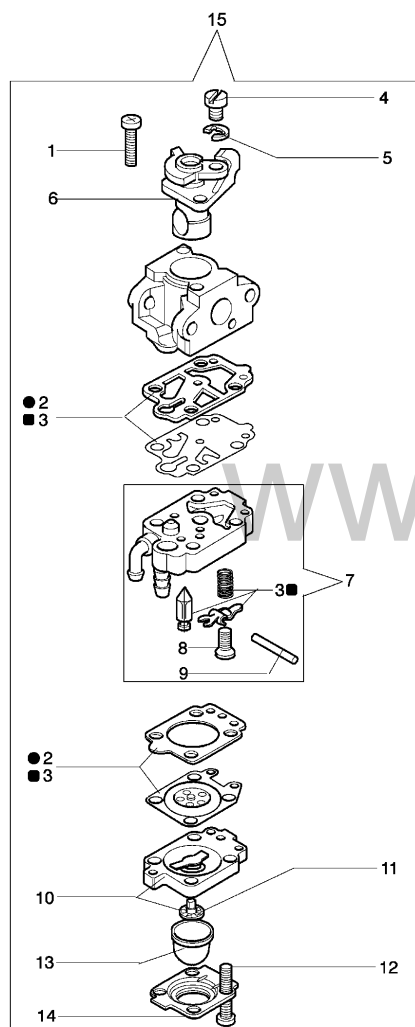

Walbro WYL-159A

● 2 KIT MEMBRANE & GUARNIZIONI
DIAPHRAGM & GASKET SET

■ 3 KIT RIPARAZIONE
REPAIR KIT

Reference	Qty	Item number	Description
1	2	2318954	Screw
2	1	2318590	Gasket set
3	1	2318591	Repair kit
4	1	2318577	Adjuster nut
5	1	2318189	Ring
6	1	2318958	Valve
7	1	2318567	Pump body
8	1	2318569	Screw
9	1	003300201	Spindle
10	1	003300201	Spindle
11	1	2318592	Valve
12	4	2318585	Screw
13	1	2318572	Fuel pump
14	1	2318571	Cover
15	1	2318947R	Carburetor WYL-205