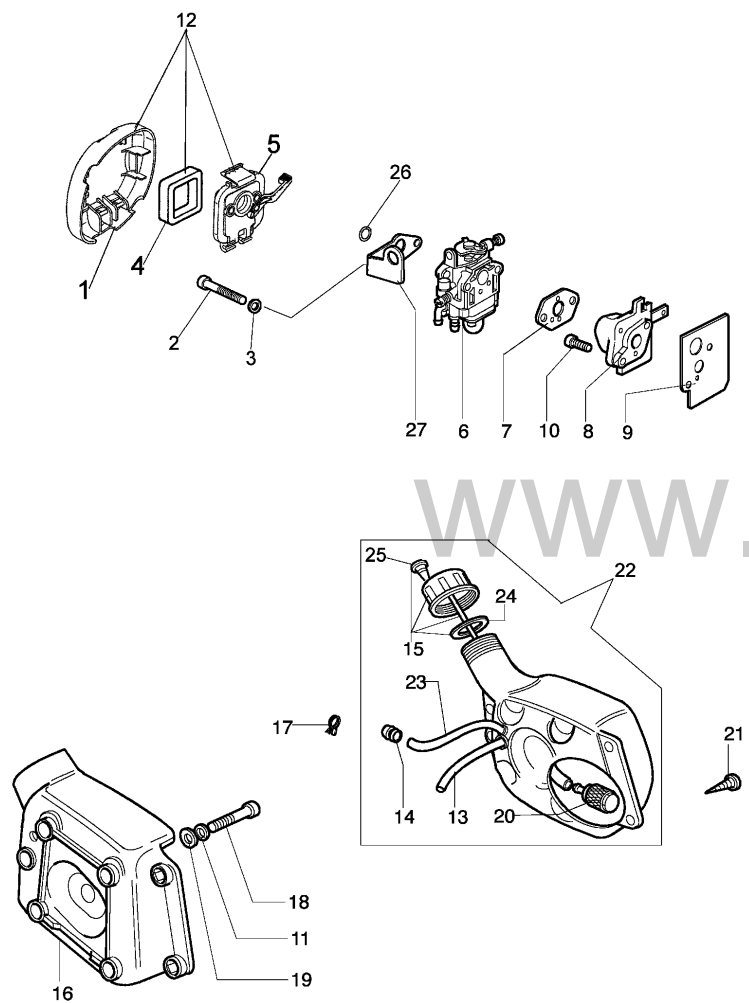

Drawing Fuel tank and air filter

Drawing Fuel tank and air filter

Reference	Qty	Item number	Description
1	1	61160011	Cover
2	2	61052009B	Screw
3	2	3833073	Washer
4	1	61160014	Air filter
5	1	61162007R	Filter support
6	1	2318947R	Carburetor WYL-205
7	1	4161438	Gasket
8	1	4160428	Insulator
9	1	4160294	Gasket
10	2	3801047	Screw
11	1	3819006	Washer
12	1	61162017A	Air filter kit
13	1	61060012A	Hose
14	1	4161211	Bush
15	1	61152006	Cap
16	1	61060011A	Support
17	1	4098377	Clip
18	1	3801017R	Screw
19	1	3918005	Washer
20	1	094600450R	Fuel filter
21	2	3960057R	Screw
22	1	61152005	Tank
23	1	4138489	Hose
24	1	4138388	Gasket
25	1	4098658AR	Breather valve
26	1	3049040	O-ring
27	1	61150023	Flange