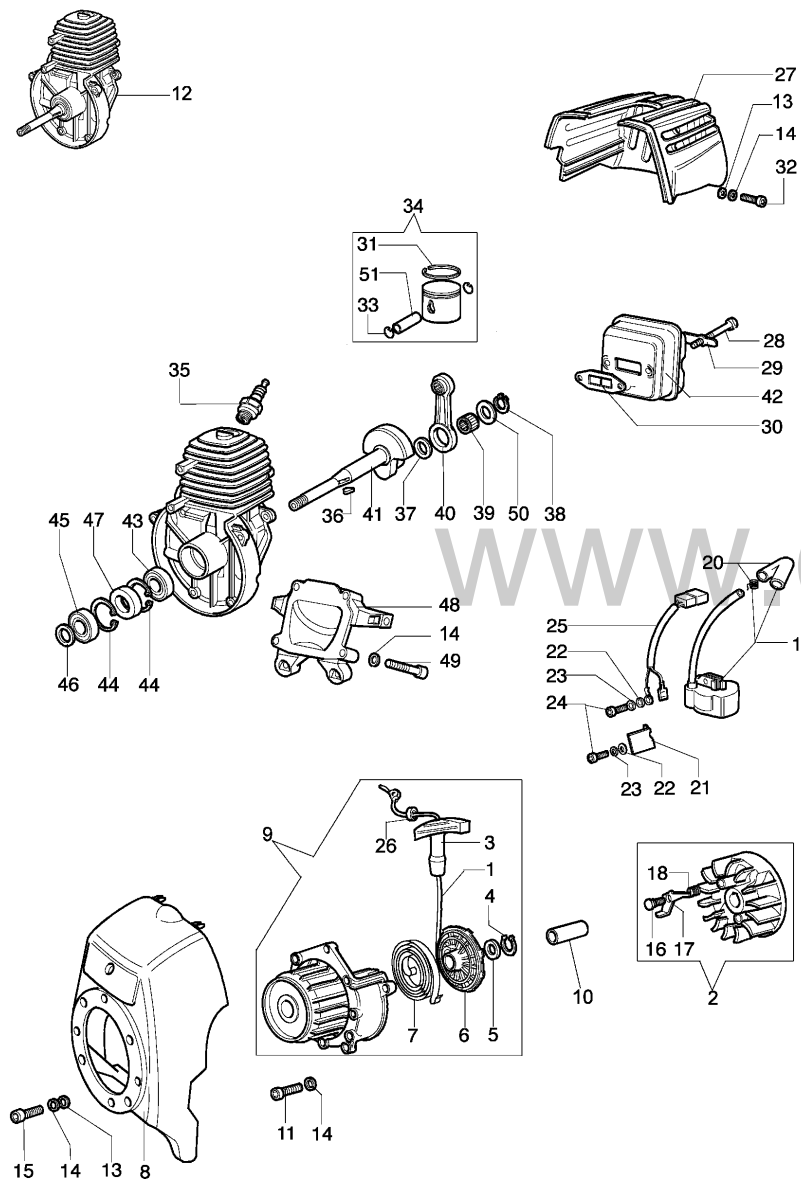

Refer	Qty	Item number	Description
ence			
50	1	3819006	Washer
51	1	4160026R	Pin