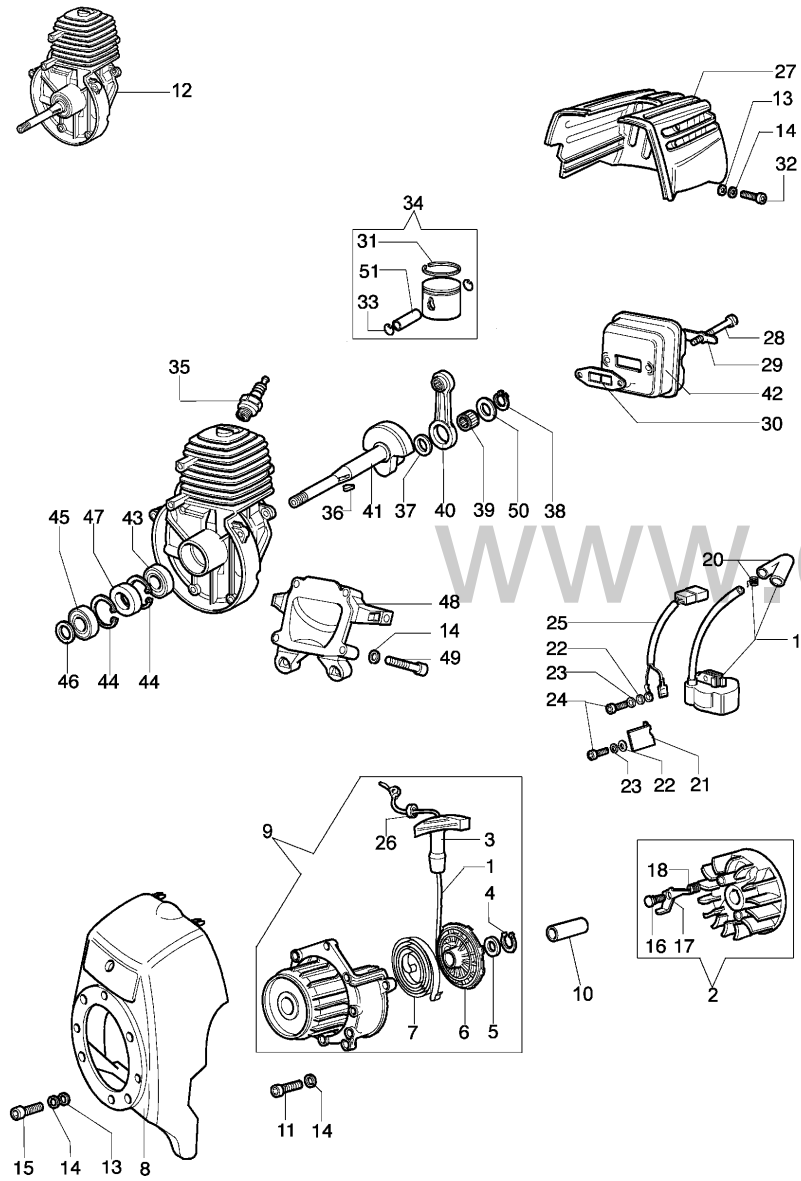

Refer ence	Qty	Item number	Description
1	1	4160125	Starter rope
2	1	4161264B	Flywheel
3	1	4191020A	Handle
4	1	3024018R	Ring
5	1	4161150R	Ring
6	1	4161148A	Pulley
7	1	004000132R	Spring
8	1	61060019	Starter case
9	1	4161160AR	Starter assy
10	1	4160072R	Spacer
11	4	3801011	Screw
12	1	4161570	Short block
13	4	3916005	Washer
14	4	3819006	Washer
15	4	3801009	Screw
16	2	4161151	Pin
17	1	4138441	Pawl
18	1	4161186A	Spring
19	1	4138722R	Ignition coil
20	1	4098064R	Spark plug cap
21	1	4160146A	Deflector
22	2	3916004	Washer
23	2	3819005	Washer
24	2	3801003	Screw
25	1	4161569	Cable
26	1	3916005	Washer
27	1	4160076A	Muffer cover
28	2	3806028	Screw
29	1	4095211R	Plate
30	1	61010011	Gasket
31	1	072700048R	Piston ring Ø34
32	1	3801010R	Screw
33	2	4160025R	Ring
34	1	4161030B	Piston assy Ø34
35	1	005000019	Spark plug
36	1	4098232R	Key
37	2	3064005AR	Washer
38	1	3024010R	Snap ring
39	1	3037006	Bearing
40	1	4161275	Connecting rod
41	1	4160479R	Crankshaft
42	1	61150018	Muffer
43	1	3035040R	Bearing
44	2	3025019	Ring
45	1	3035023	Bearing
46	1	4160124	Washer
47	1	3050007	Seal ring
48	1	4160074C	Cover
49	4	3801015	Screw